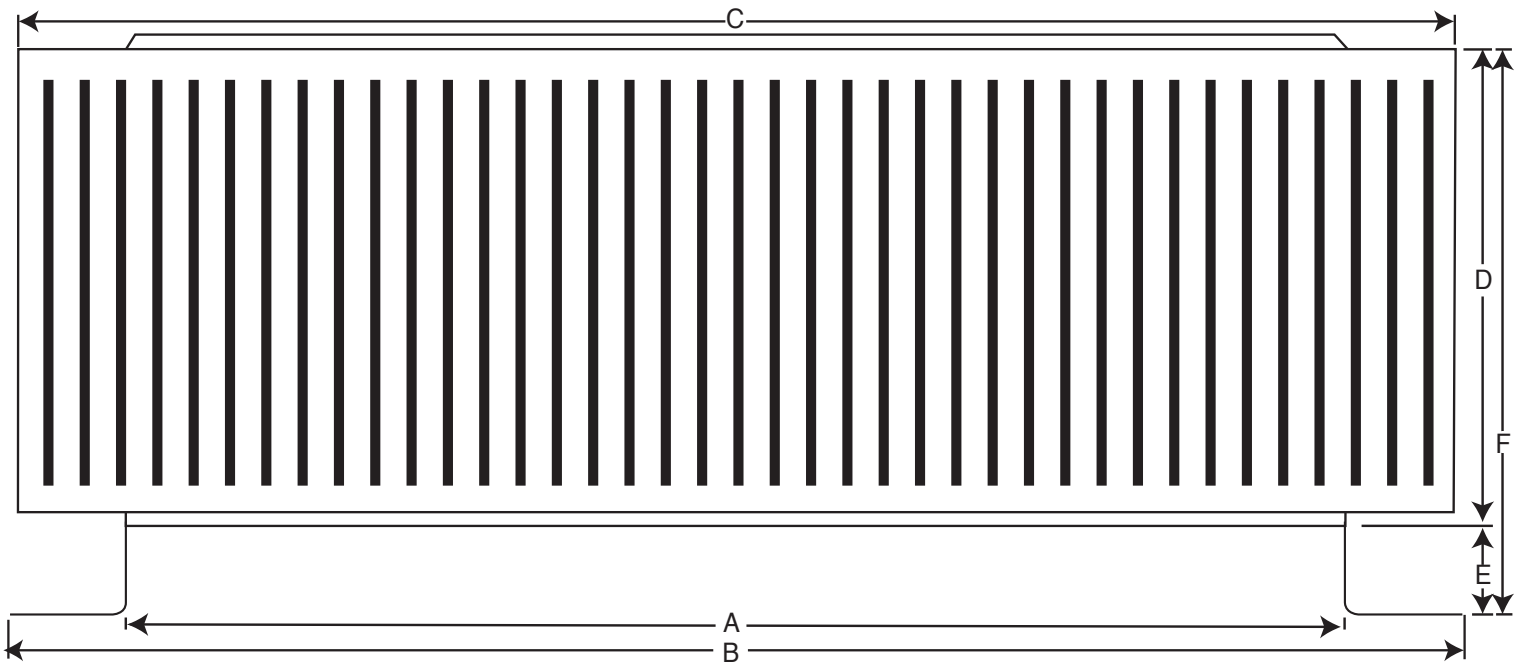

# AURA VENT DIAGRAM

## 36" Diameter with 2" Collar and Round Flange

- All Aluminum
- Removable Head
- No Moving Parts
- Lifetime Guarantee

### LEGEND:

A = Diameter of throat

B = Width of flange

C = Width of head

D = Height of head

E = Height of collar

F = Total overall height