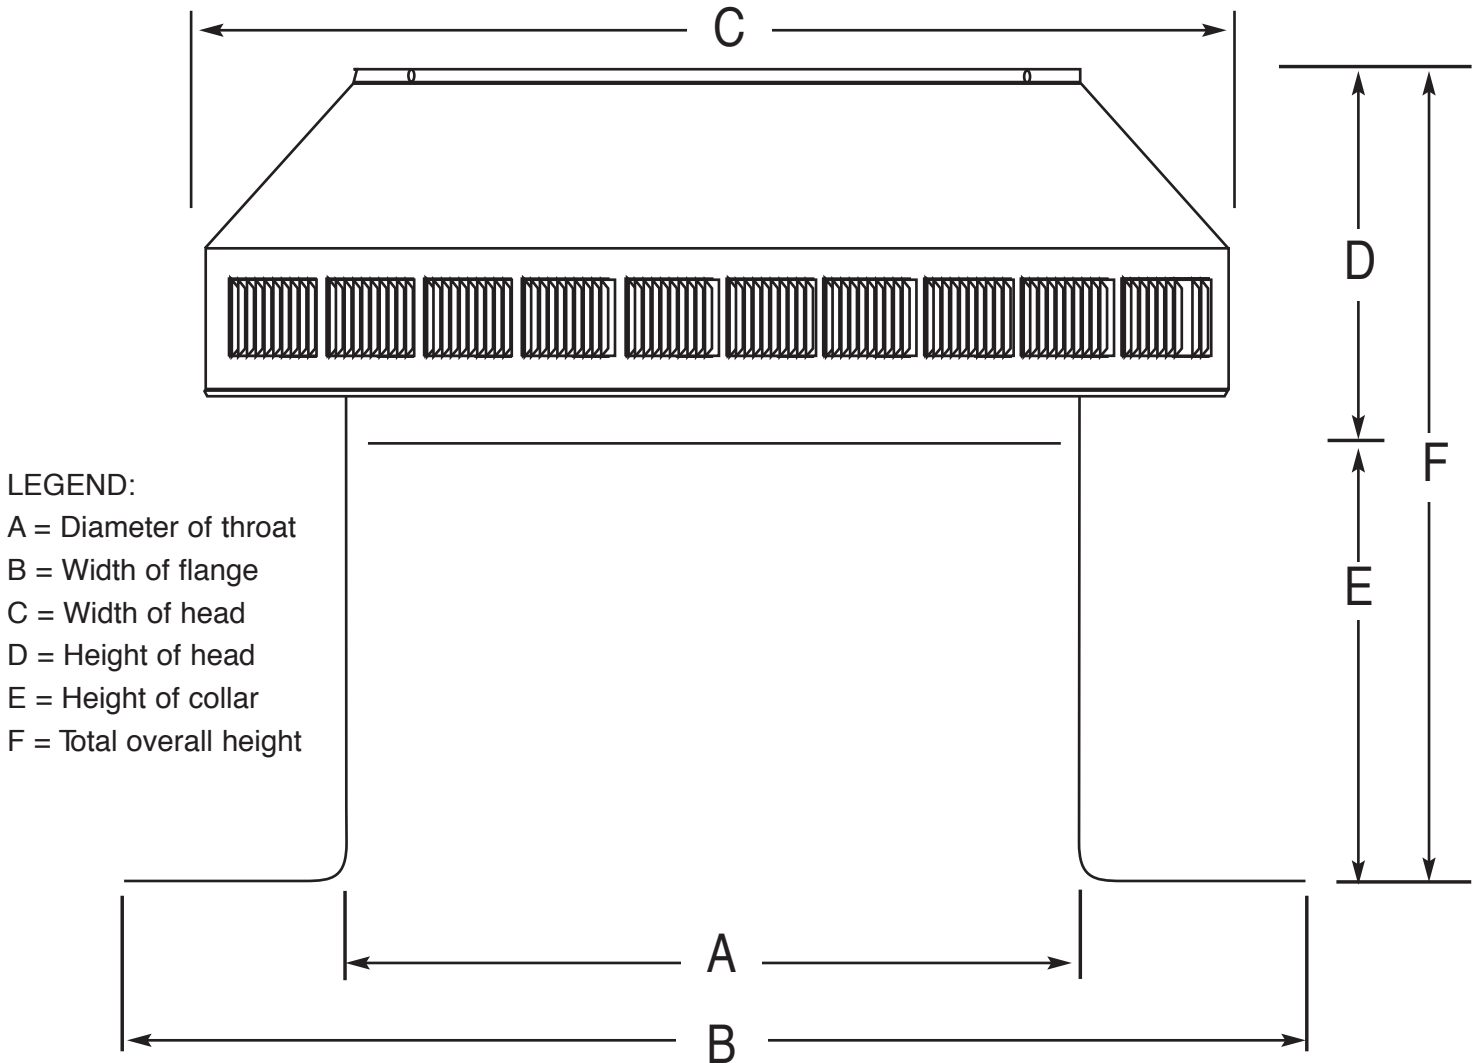

POP VENT DIAGRAM

10" Diameter with 6" Collar and Square Flange

- All Aluminum
- Removable Head
- No Moving Parts
- Lifetime Guarantee

Dimensional Data PV-10-C6

	A	B	C	D	E	F	Weight
Size in inches	10	16	14	5	6	11	3 lbs