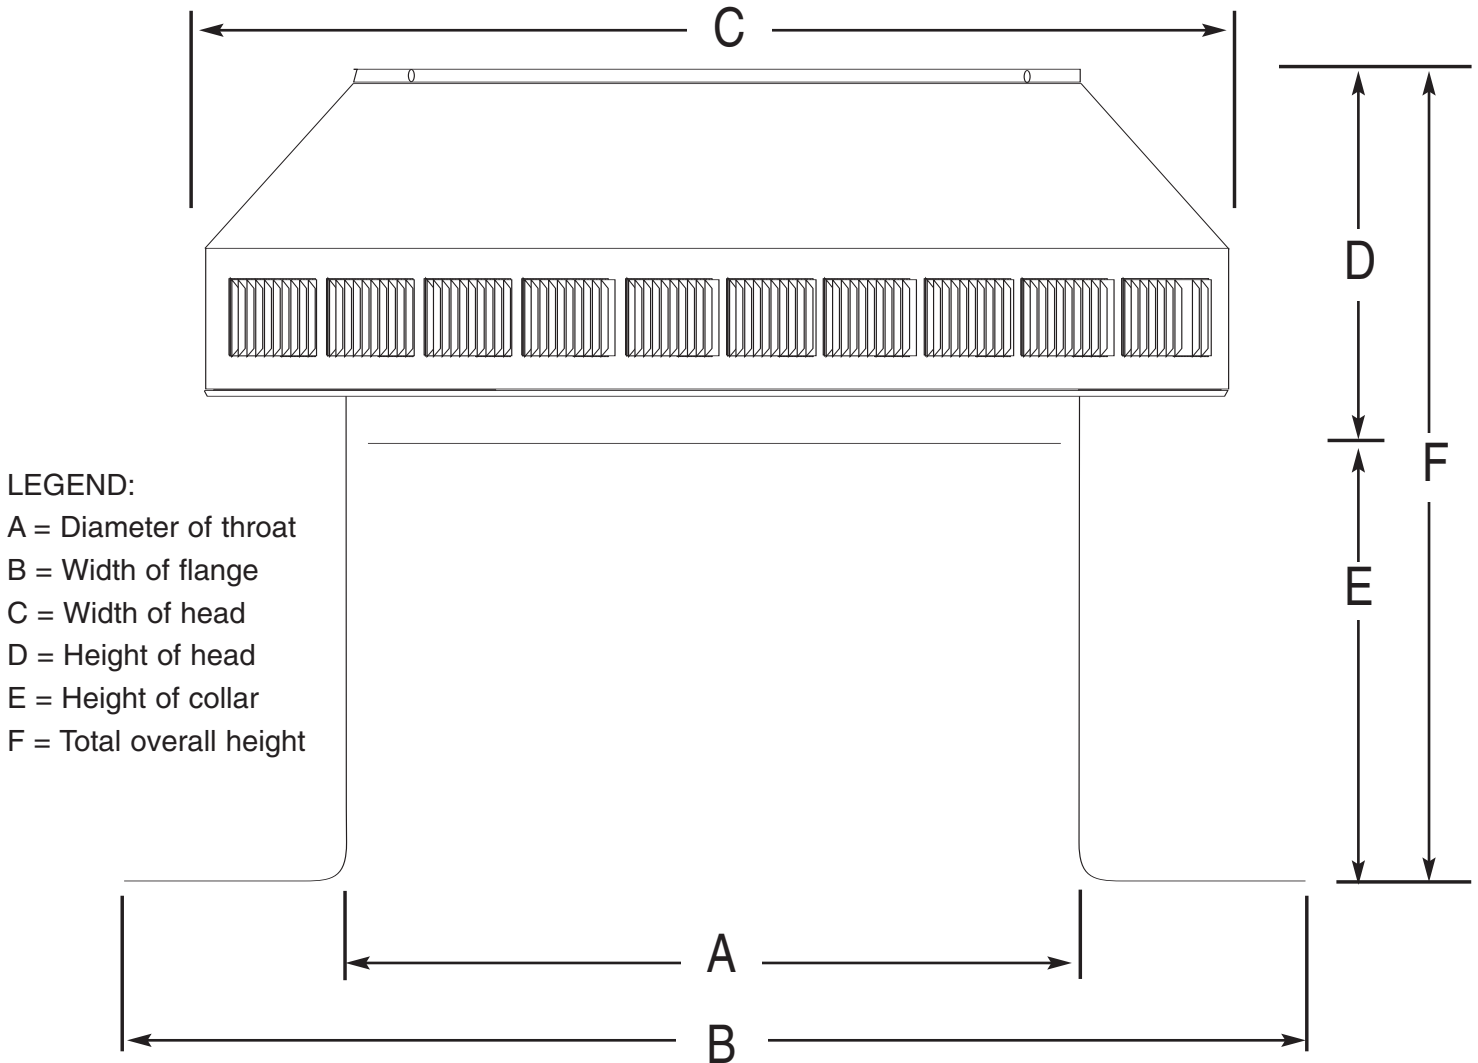

# POP VENT DIAGRAM

## 10" Diameter with 6" Collar and Square Flange

- All Aluminum
- Removable Head
- No Moving Parts
- Lifetime Guarantee