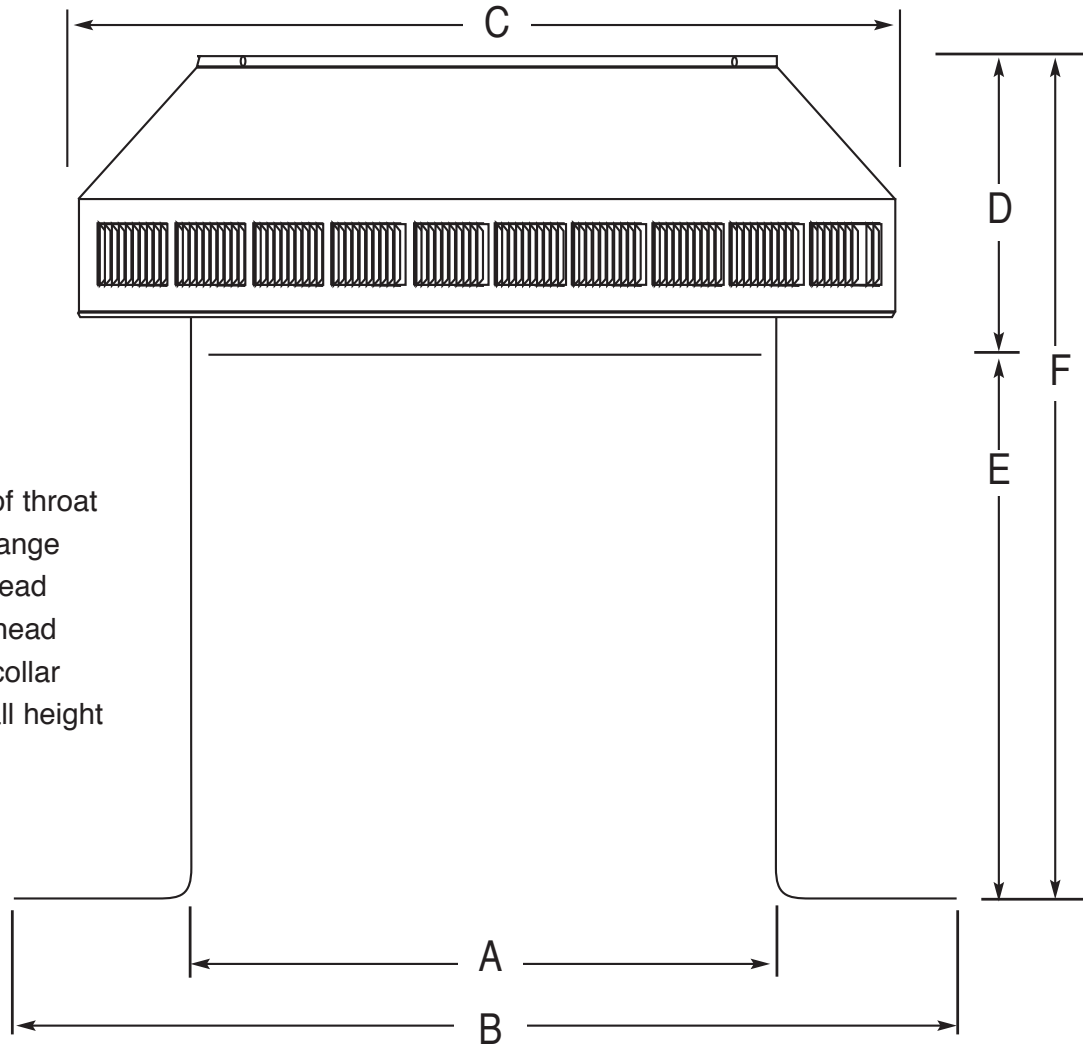

POP VENT DIAGRAM

10" Diameter with 8" Collar and Square Flange

- All Aluminum
- Removable Head
- No Moving Parts
- Lifetime Guarantee

LEGEND:

- A = Diameter of throat
- B = Width of flange
- C = Width of head
- D = Height of head
- E = Height of collar
- F = Total overall height

Dimensional Data PV-10-C8

	A	B	C	D	E	F	Weight
Size in inches	10	16	14	5	8	13	3 lbs

ACTIVE VENTILATION PRODUCTS, INC.

800-247-3463 845-565-7770

www.roofvents.com • E-mail: roofvents@aol.com • Fax 845-562-8963