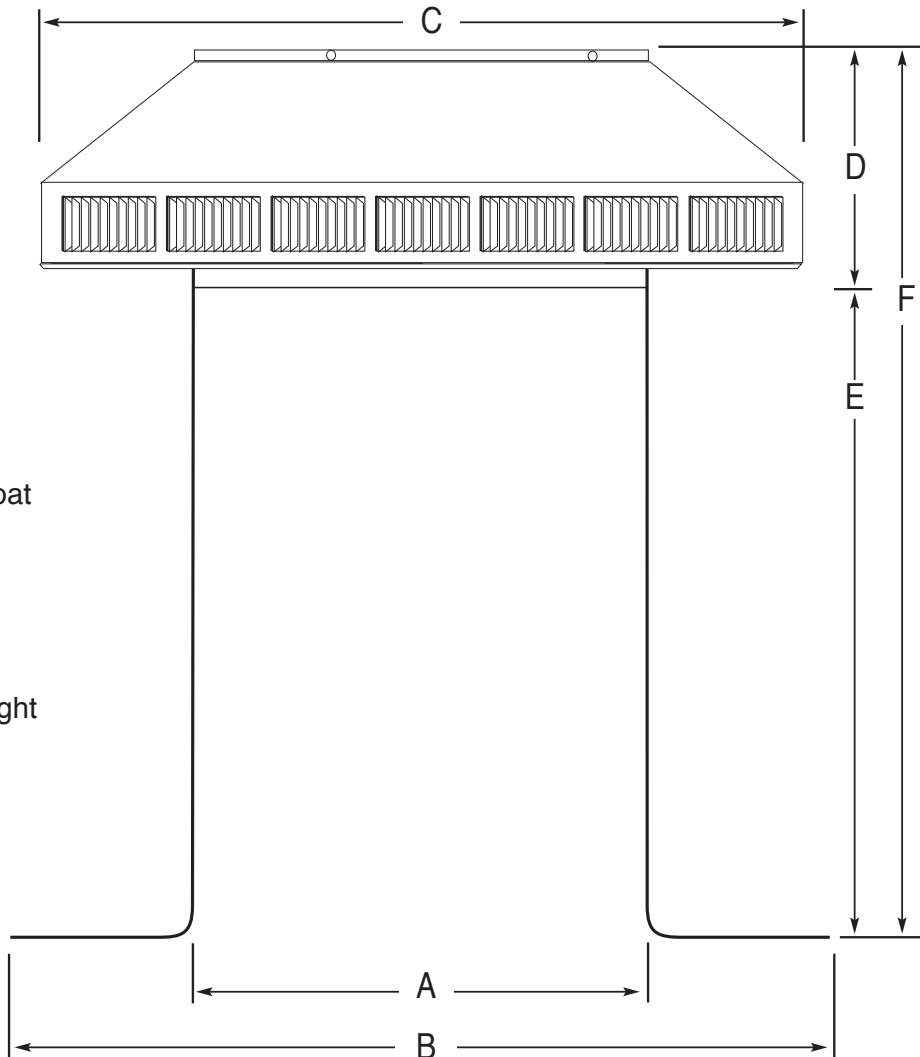

POP VENT DIAGRAM

12" Diameter with 12" Collar and Square Flange

- All Aluminum
- Removable Head
- No Moving Parts
- Lifetime Guarantee

LEGEND:

- A = Diameter of throat
- B = Width of flange
- C = Width of head
- D = Height of head
- E = Height of collar
- F = Total overall height

Dimensional Data PV-12-C12

	A	B	C	D	E	F	Weight
Size in inches	12	18	16	5	12	17	5 lbs

ACTIVE VENTILATION PRODUCTS, INC.

800-247-3463 845-565-7770

www.roofvents.com • E-mail: roofvents@aol.com • Fax 845-562-8963