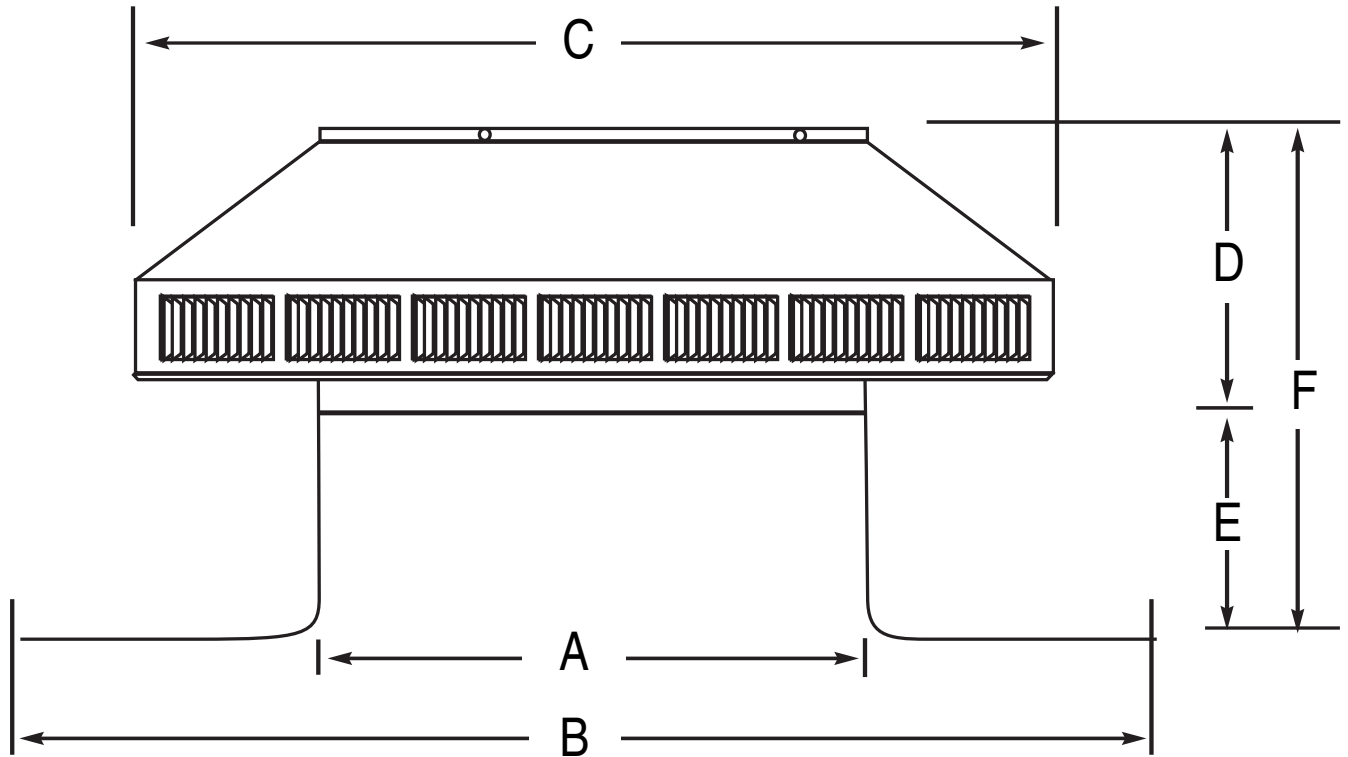

POP VENT DIAGRAM

12" Diameter with 4" Collar and Square Flange

- All Aluminum
- Removable Head
- No Moving Parts
- Lifetime Guarantee

LEGEND:

- A = Diameter of throat
- B = Width of flange
- C = Width of head
- D = Height of head
- E = Height of collar
- F = Total overall height

Dimensional Data - PV-12-C4

	A	B	C	D	E	F	Weight
Size in inches	12	18	16	5	4	9	3.5 lbs

ACTIVE VENTILATION PRODUCTS, INC.

800-247-3463 845-565-7770

www.roofvents.com • E-mail: roofvents@aol.com • Fax 845-562-8963