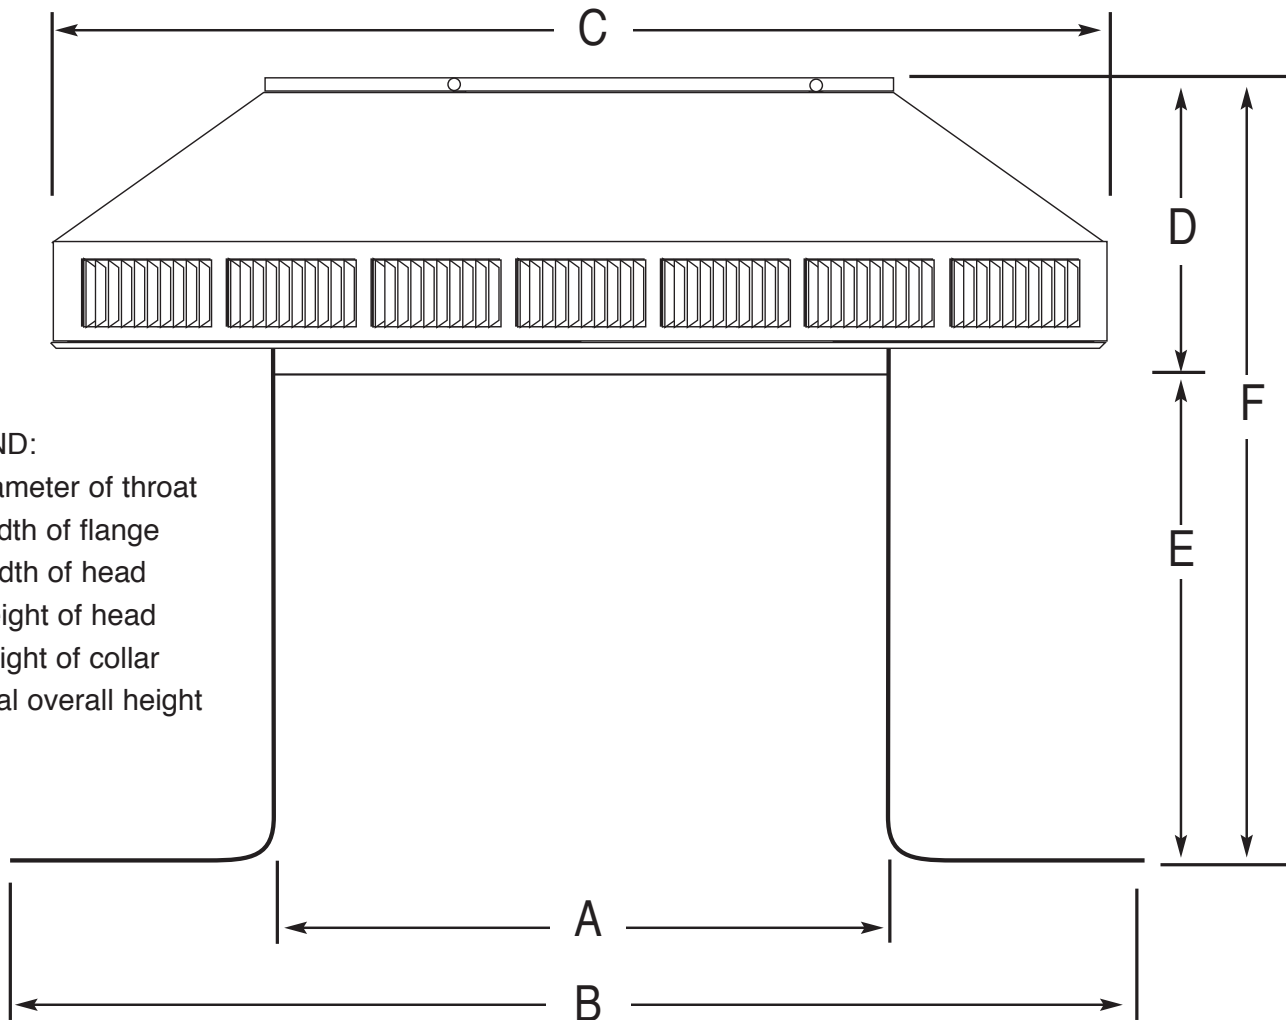

POP VENT DIAGRAM

14" Diameter with 8" Collar and Square Flange

- All Aluminum
- Removable Head
- No Moving Parts
- Lifetime Guarantee

Dimensional Data PV-14-C8

	A	B	C	D	E	F	Weight
Size in inches	14	19	18	5	8	13	5 lbs