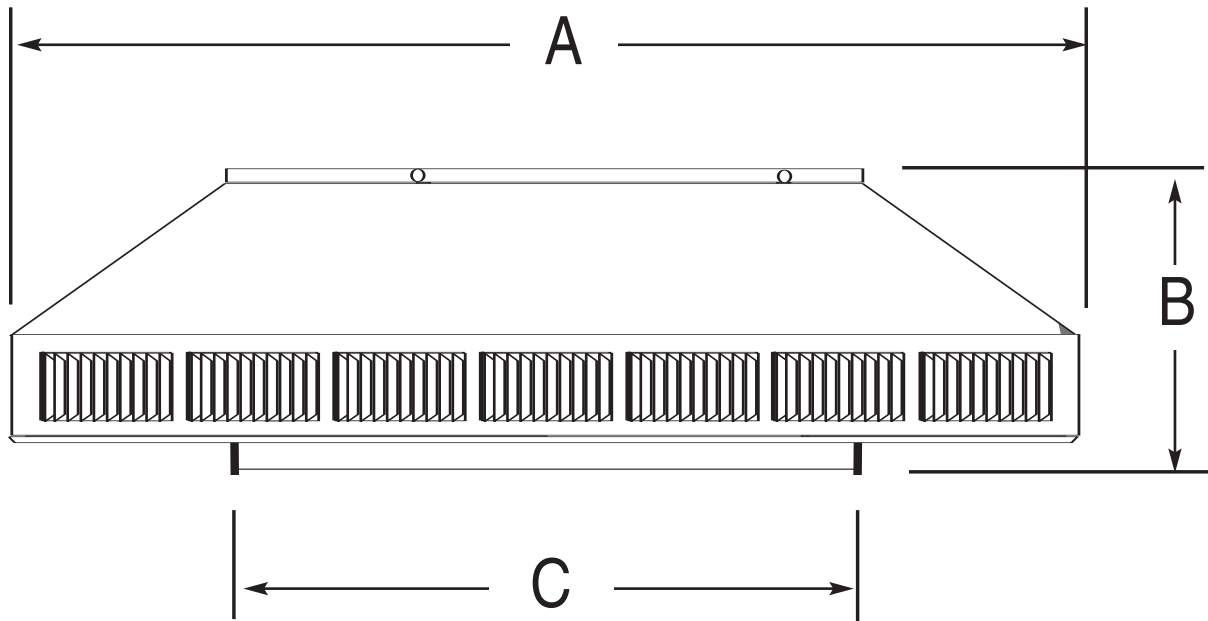

POP VENT DIAGRAM

14" Diameter Head Only

- All Aluminum
- Removable Head
- No Moving Parts
- Lifetime Guarantee

LEGEND:

- A = Width of head
- B = Height of head
- C = Diameter of throat

Dimensional Data - PV-14