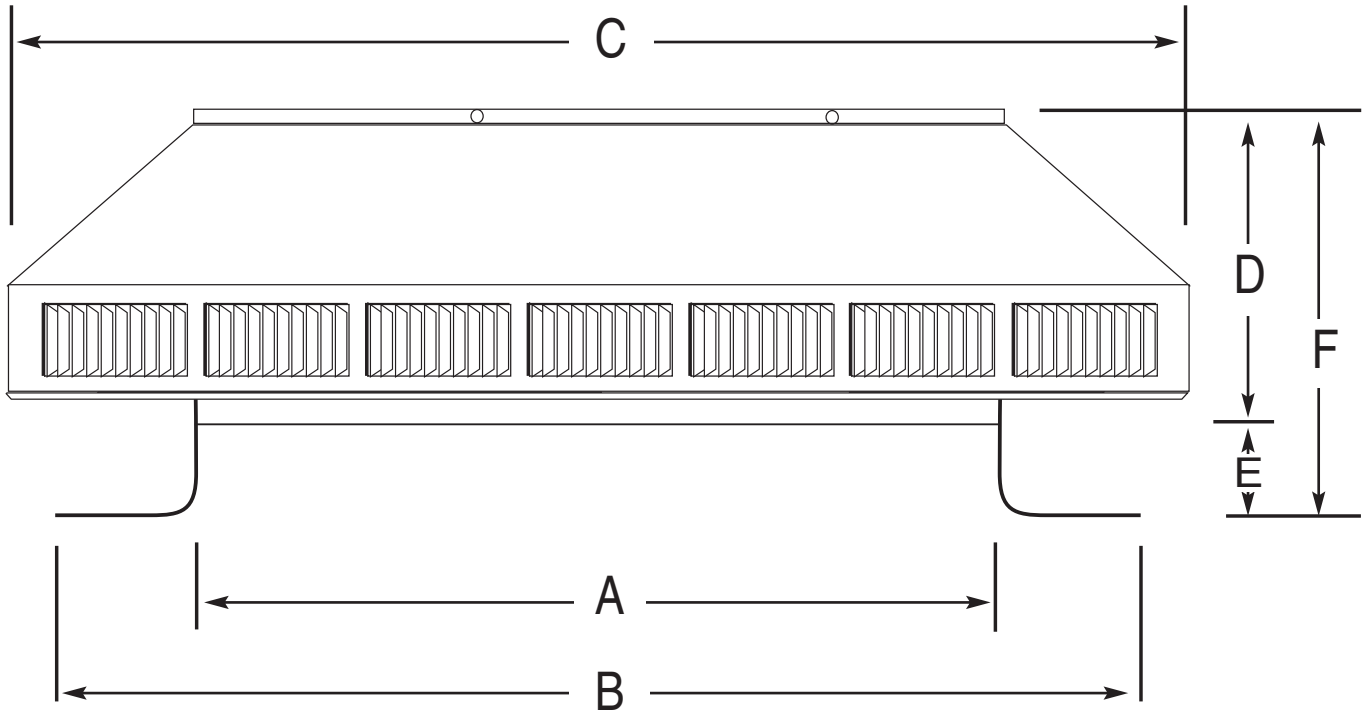

POP VENT DIAGRAM

18" Diameter with 2" Collar and Square Flange

- All Aluminum
- Removable Head
- No Moving Parts
- Lifetime Guarantee

LEGEND:

- A = Diameter of throat
- B = Width of flange
- C = Width of head
- D = Height of head
- E = Height of collar
- F = Total overall height

Dimensional Data PV-18-C2

	A	B	C	D	E	F	Weight
Size in inches	18	24	26	7	2	9	9 lbs

ACTIVE VENTILATION PRODUCTS, INC.

800-247-3463 845-565-7770

www.roofvents.com • E-mail: roofvents@aol.com • Fax 845-562-8963