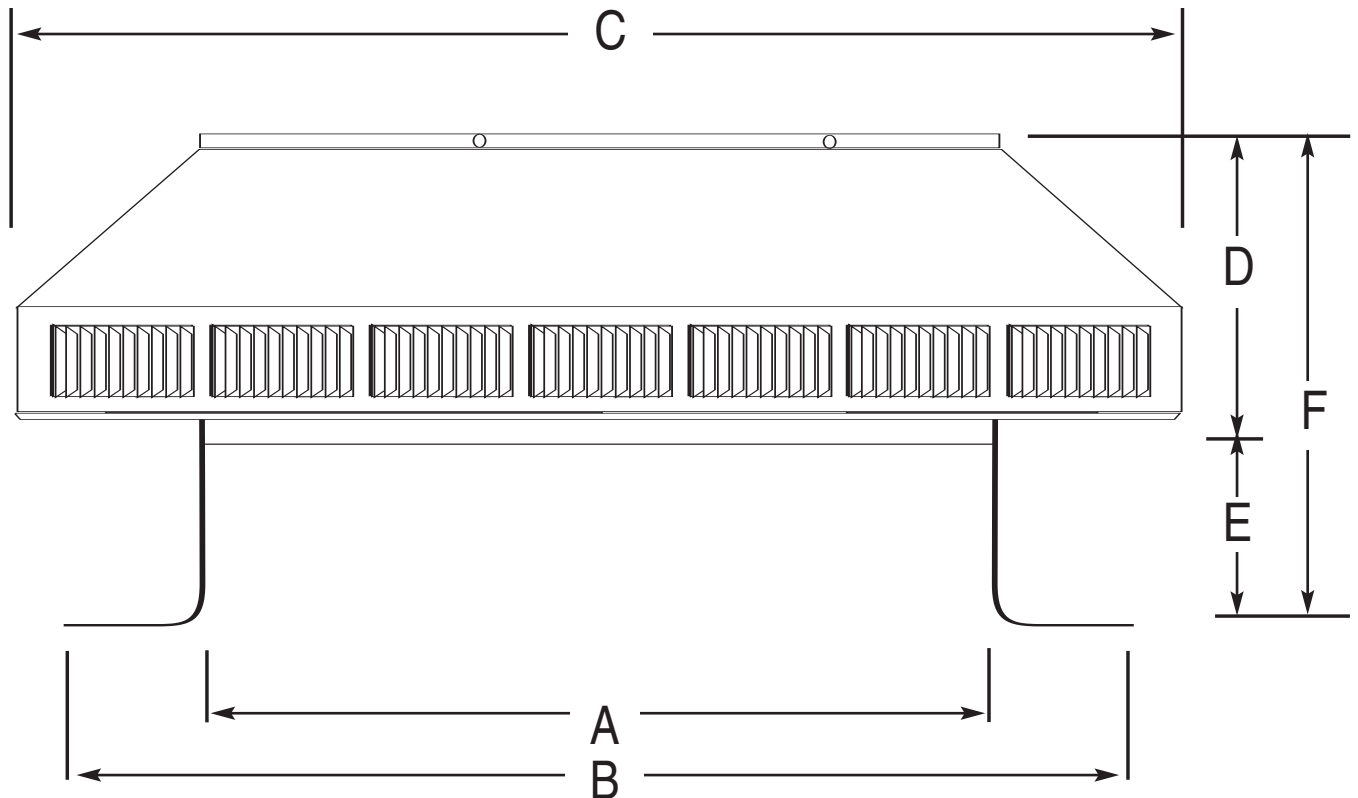

POP VENT DIAGRAM

18" Diameter with 4" Collar and Square Flange

- All Aluminum
- Removable Head
- No Moving Parts
- Lifetime Guarantee

LEGEND:

- A = Diameter of throat
- B = Width of flange
- C = Width of head
- D = Height of head
- E = Height of collar
- F = Total overall height

Dimensional Data PV-18-C4

	A	B	C	D	E	F	Weight
Size in inches	18	24	26	7	4	11	10 lbs

ACTIVE VENTILATION PRODUCTS, INC.

800-247-3463 845-565-7770

www.roofvents.com • E-mail: roofvents@aol.com • Fax 845-562-8963