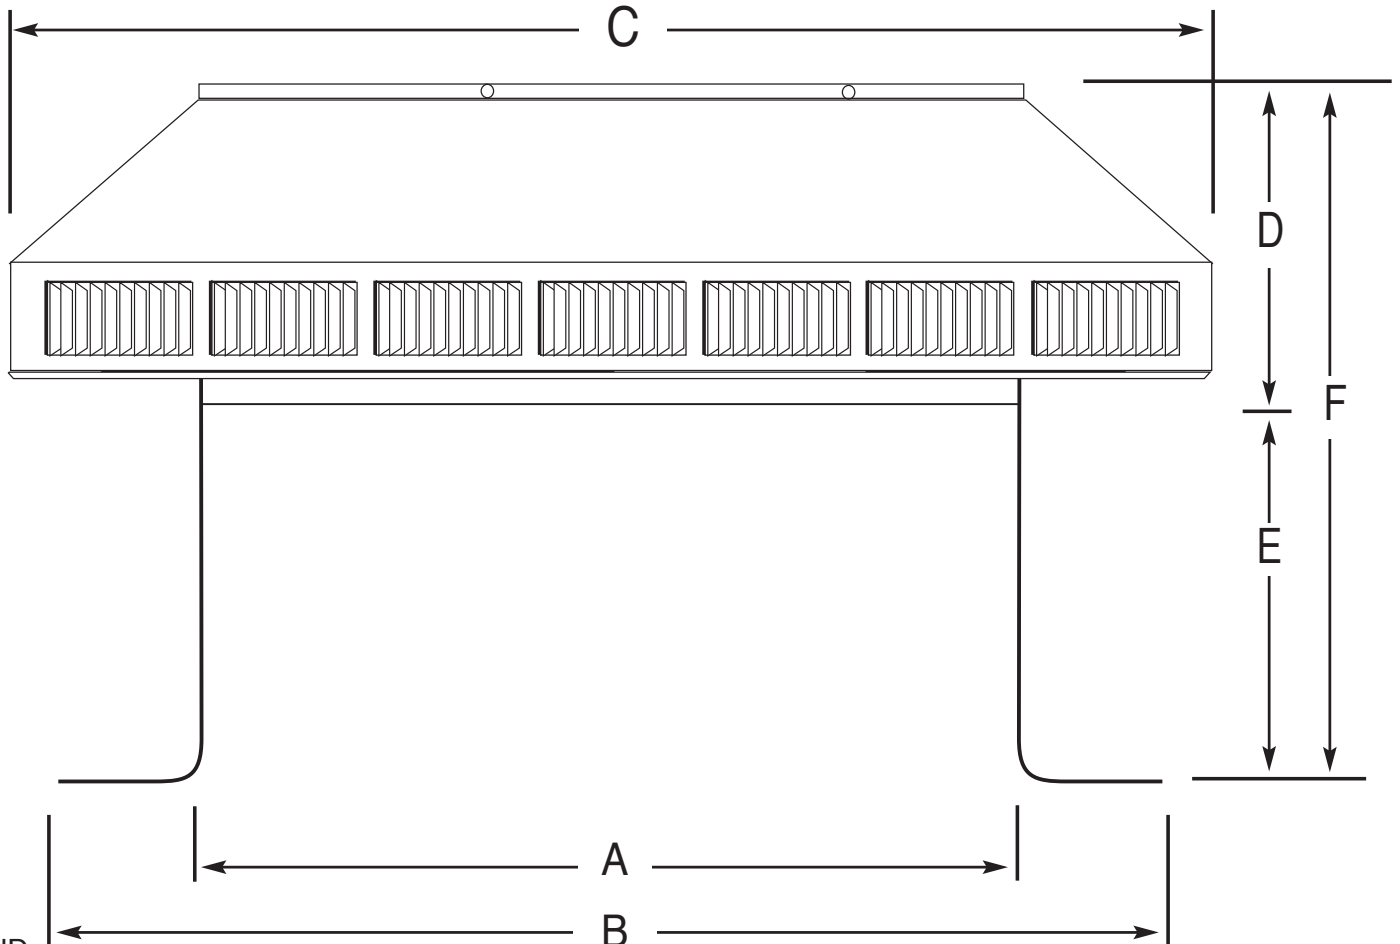

POP VENT DIAGRAM

18" Diameter with 8" Collar and Square Flange

- All Aluminum
- Removable Head
- No Moving Parts
- Lifetime Guarantee

LEGEND:

- A = Diameter of throat
- B = Width of flange
- C = Width of head
- D = Height of head
- E = Height of collar
- F = Total overall height

Dimensional Data PV-18-C8

| | A | B | C | D | E | F | Weight |
|----------------|----|----|----|---|---|----|--------|
| Size in inches | 18 | 24 | 26 | 7 | 8 | 15 | 10 lbs |

ACTIVE VENTILATION PRODUCTS, INC.