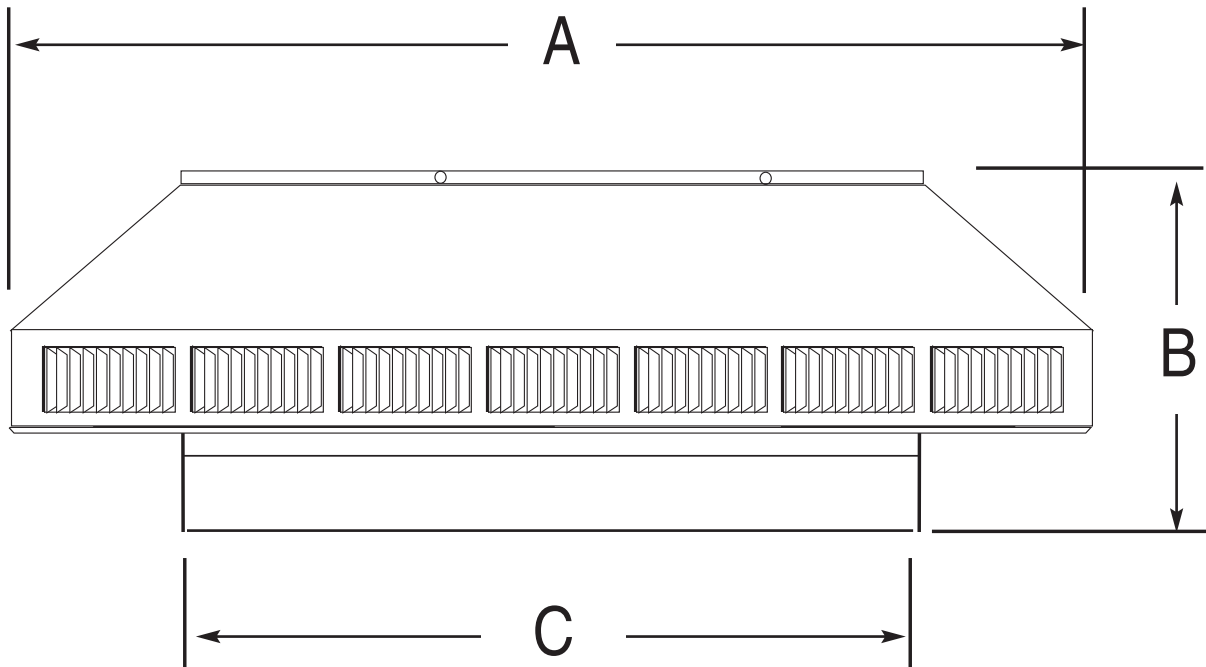

# POP VENT DIAGRAM

## 18" Diameter Retrofit for Existing Base or Pipe

- All Aluminum
- Removable Head
- No Moving Parts
- Lifetime Guarantee

LEGEND:

- A = Width of head
- B = Height of head
- C = Diameter of throat