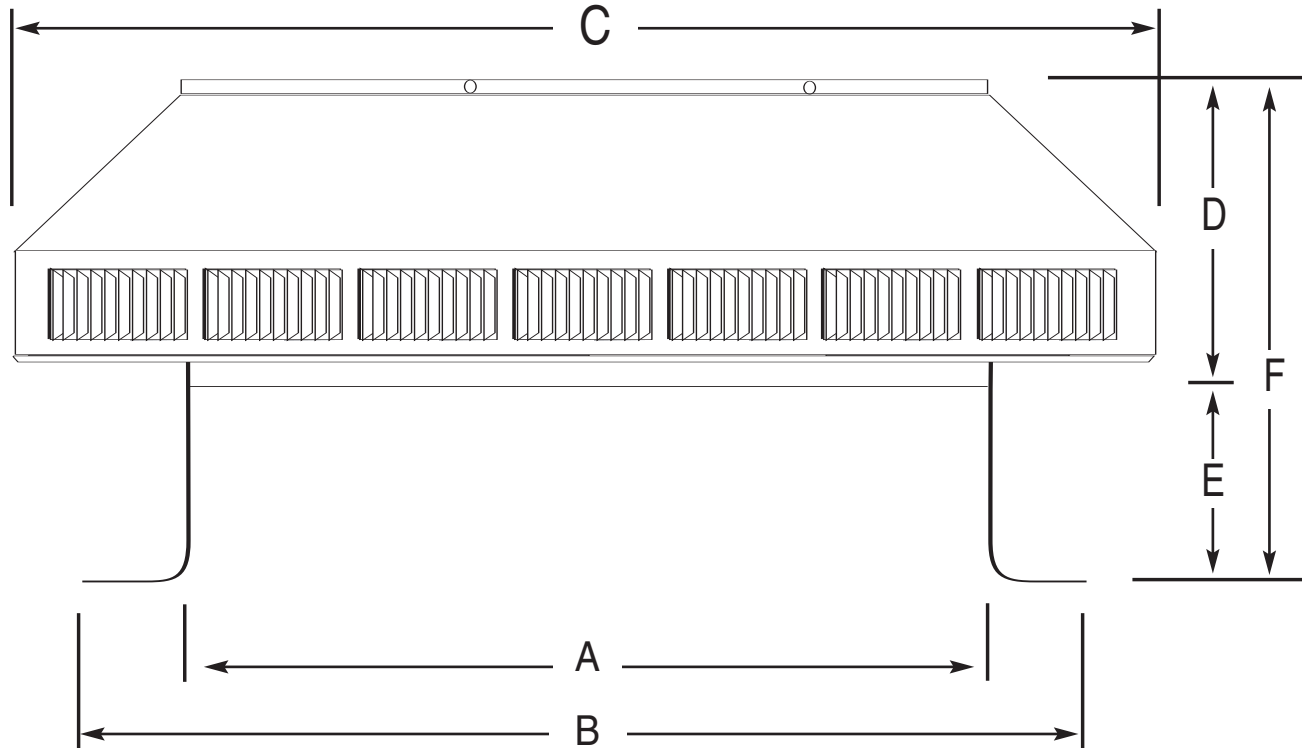

POP VENT DIAGRAM

24" Diameter with 6" Collar and Square Flange

- All Aluminum
- Removable Head
- No Moving Parts
- Lifetime Guarantee

LEGEND:

- A = Diameter of throat
- B = Width of flange
- C = Width of head
- D = Height of head
- E = Height of collar
- F = Total overall height

Dimensional Data PV-24-C6

	A	B	C	D	E	F	Weight
Size in inches	24	30	34	9	6	15	15 lbs

ACTIVE VENTILATION PRODUCTS, INC.

800-247-3463 845-565-7770

www.roofvents.com • E-mail: roofvents@aol.com • Fax 845-562-8963