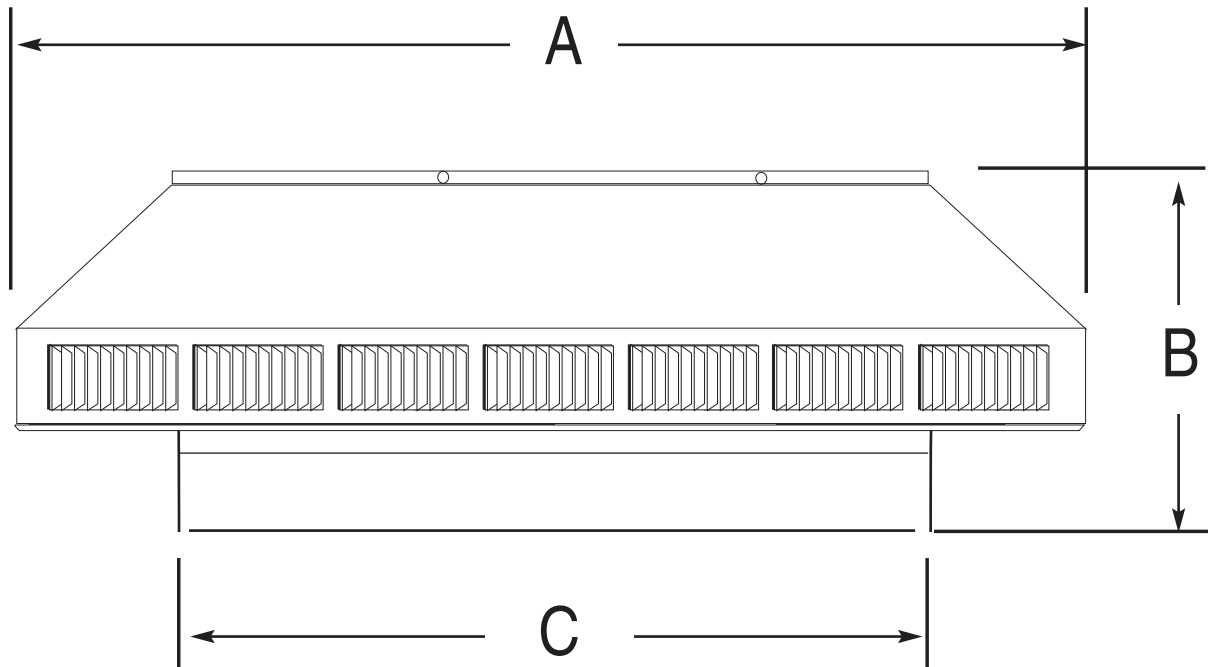

POP VENT DIAGRAM

24" Diameter Retrofit for Existing Base or Pipe

- All Aluminum
- Removable Head
- No Moving Parts
- Lifetime Guarantee

LEGEND:

- A = Width of head
- B = Height of head
- C = Diameter of throat

Dimensional Data - PV-24-RF

	A	B	C	Weight
Size in inches	34	11	24	14 lbs

ACTIVE VENTILATION PRODUCTS, INC.

800-247-3463 845-565-7770

www.roofvents.com • E-mail: roofvents@aol.com • Fax 845-562-8963