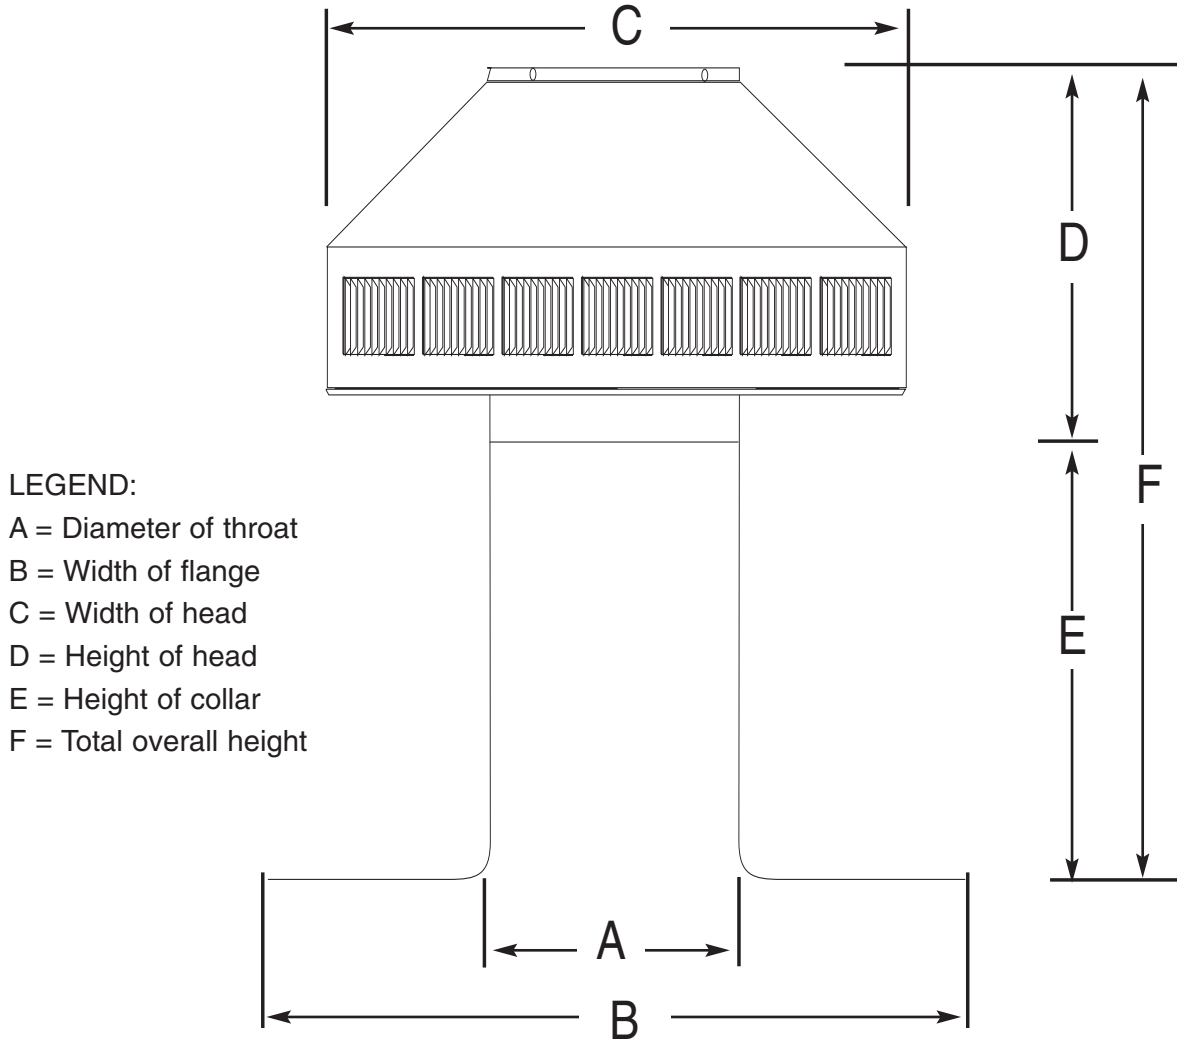

POP VENT DIAGRAM

4" Diameter with 6" Collar and Square Flange

- All Aluminum
- Removable Head
- No Moving Parts
- Lifetime Guarantee

Dimensional Data PV-4-C6

	A	B	C	D	E	F	Weight
Size in inches	4	10	8	5	6	11	2 lbs