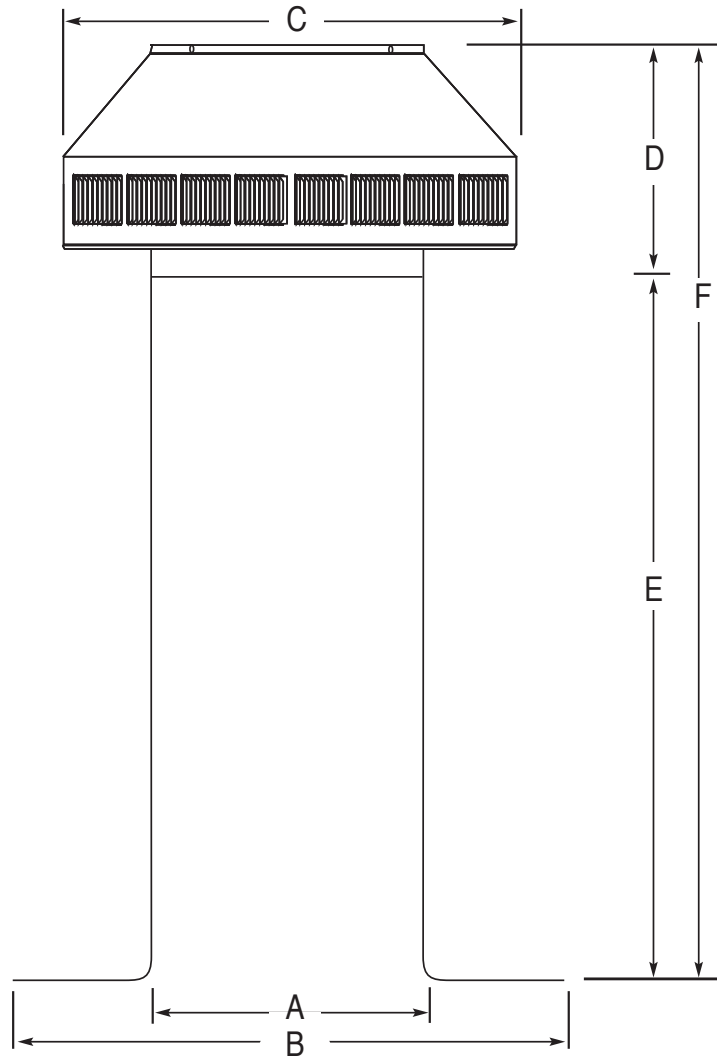

POP VENT DIAGRAM

6" Diameter with 12" Collar and Square Flange

- All Aluminum
- Removable Head
- No Moving Parts
- Lifetime Guarantee

LEGEND:

- A = Diameter of throat
- B = Width of flange
- C = Width of head
- D = Height of head
- E = Height of collar
- F = Total overall height

Dimensional Data PV-6-C12

	A	B	C	D	E	F	Weight
Size in inches	6	12	10	5	12	17	2 lbs

ACTIVE VENTILATION PRODUCTS, INC.

800-247-3463 845-565-7770

www.roofvents.com • E-mail: roofvents@aol.com • Fax 845-562-8963