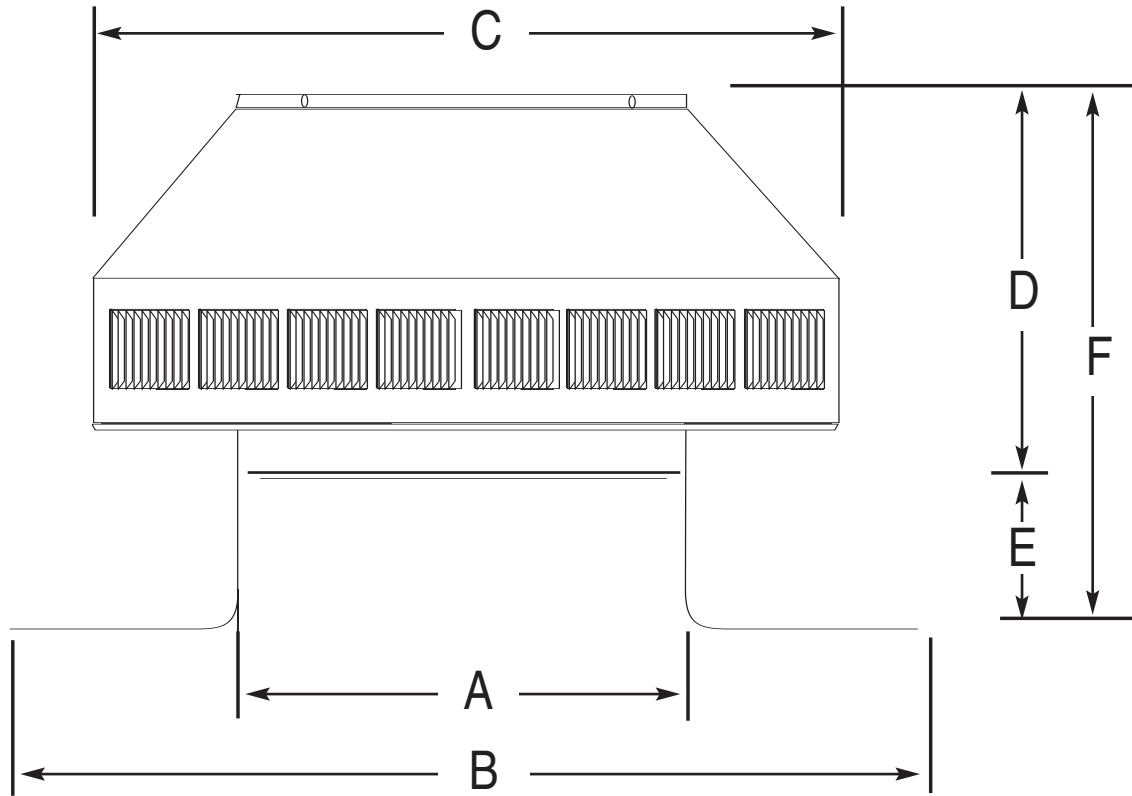

POP VENT DIAGRAM

6" Diameter with 2" Collar and Square Flange

- All Aluminum
- Removable Head
- No Moving Parts
- Lifetime Guarantee

LEGEND:

- A = Diameter of throat
- B = Width of flange
- C = Width of head
- D = Height of head
- E = Height of collar
- F = Total overall height