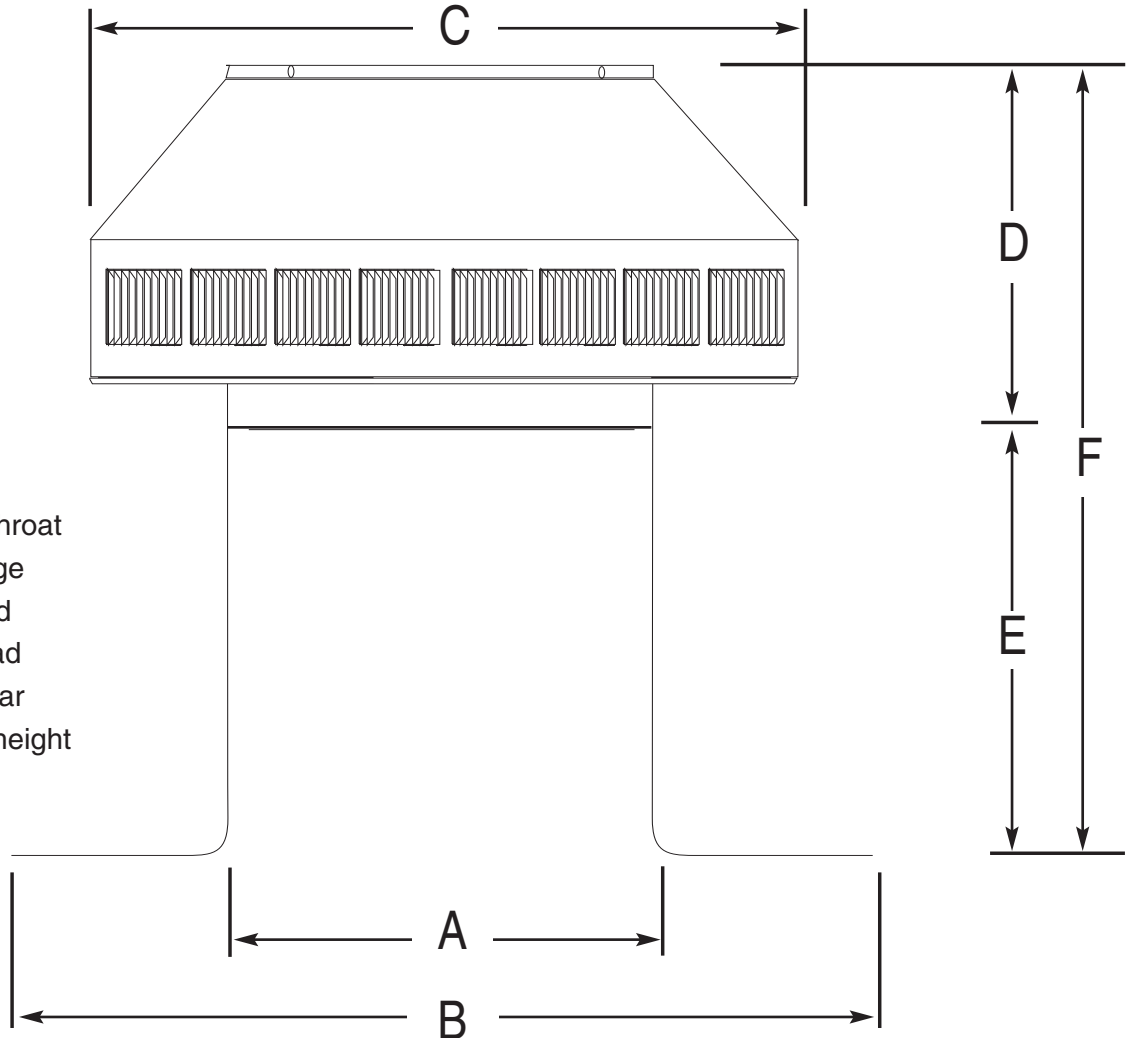

POP VENT DIAGRAM

6" Diameter with 6" Collar and Square Flange

- All Aluminum
- Removable Head
- No Moving Parts
- Lifetime Guarantee

LEGEND:

- A = Diameter of throat
- B = Width of flange
- C = Width of head
- D = Height of head
- E = Height of collar
- F = Total overall height

Dimensional Data PV-6-C6

| | A | B | C | D | E | F | Weight |
|----------------|---|----|----|---|---|----|--------|
| Size in inches | 6 | 12 | 10 | 5 | 6 | 11 | 2 lbs |

ACTIVE VENTILATION PRODUCTS, INC.