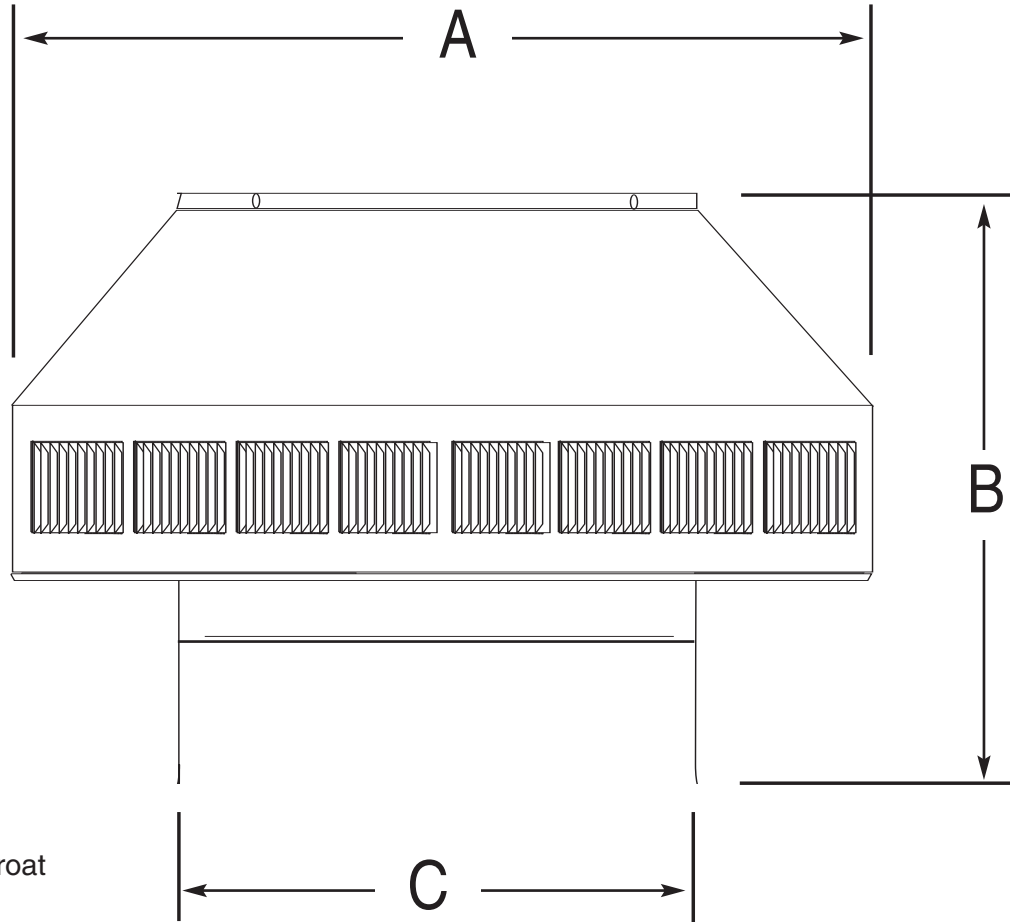

# POP VENT DIAGRAM

## 6" Diameter Retrofit for Existing Base or Pipe

- All Aluminum
- Removable Head
- No Moving Parts
- Lifetime Guarantee

LEGEND:  
A = Width of head  
B = Height of head  
C = Diameter of throat