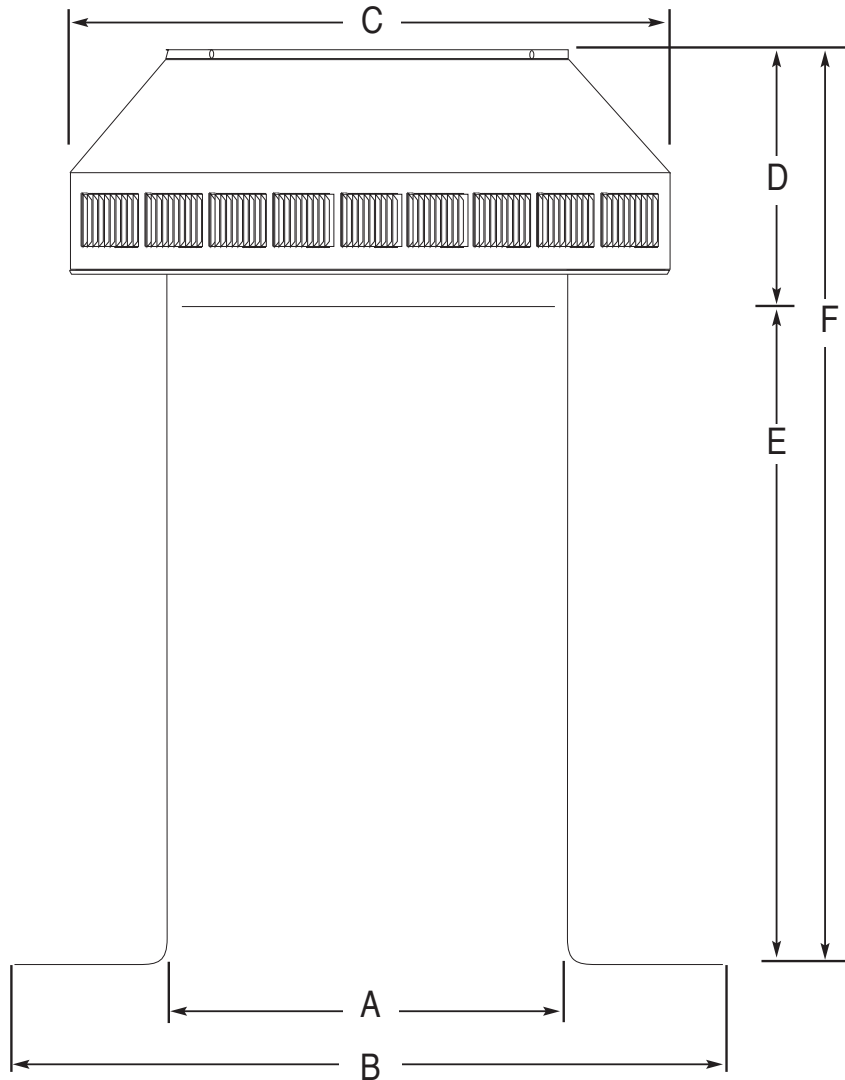

# POP VENT DIAGRAM

**8" Diameter with 12" Collar and Square Flange**

- All Aluminum
- Removable Head

- No Moving Parts
- Lifetime Guarantee

**LEGEND:**

- A = Diameter of throat
- B = Width of flange
- C = Width of head
- D = Height of head
- E = Height of collar
- F = Total overall height

## Dimensional Data PV-8-C12

	A	B	C	D	E	F	Weight
Size in inches	8	13.5	12	5	12	17	3 lbs

**ACTIVE VENTILATION PRODUCTS, INC.**

**800-247-3463 845-565-7770**

www.roofvents.com • E-mail: roofvents@aol.com • Fax 845-562-8963