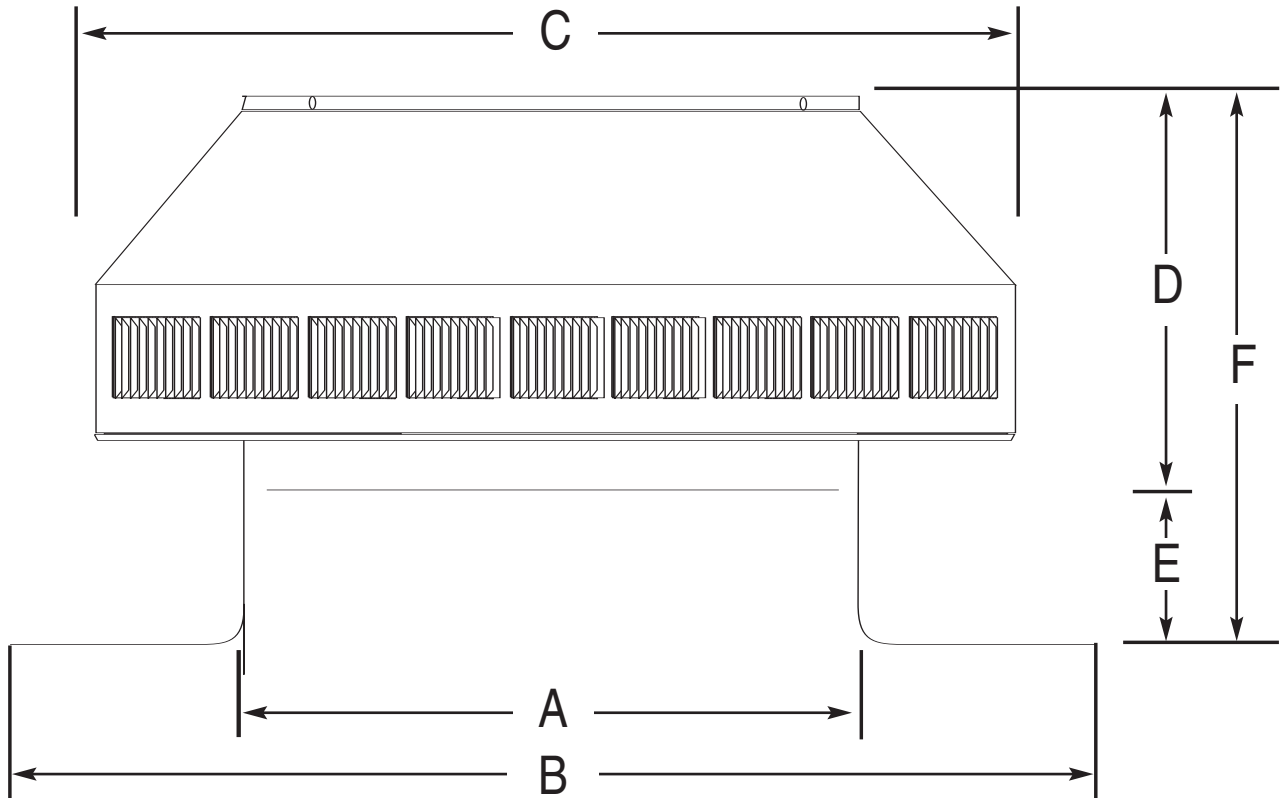

# POP VENT DIAGRAM

## 8" Diameter with 2" Collar and Square Flange

- All Aluminum
- Removable Head
- No Moving Parts
- Lifetime Guarantee

**LEGEND:**

- A = Diameter of throat
- B = Width of flange
- C = Width of head
- D = Height of head
- E = Height of collar
- F = Total overall height