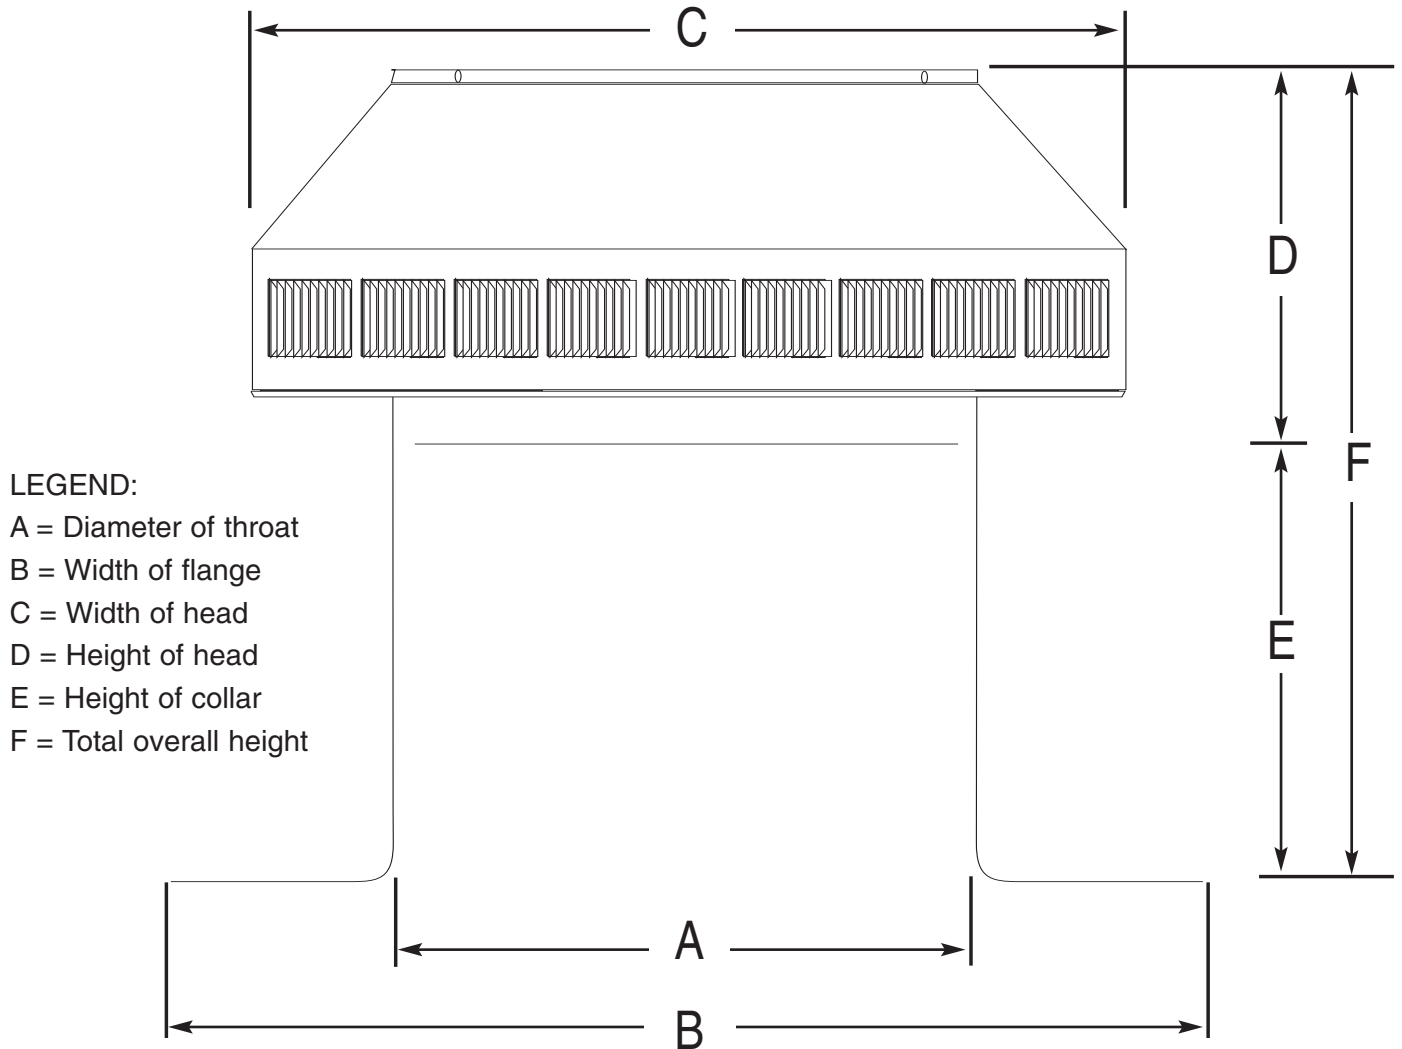

POP VENT DIAGRAM

8" Diameter with 6" Collar and Square Flange

- All Aluminum
- Removable Head
- No Moving Parts
- Lifetime Guarantee

Dimensional Data PV-8-C6

	A	B	C	D	E	F	Weight
Size in inches	8	13.5	12	5	6	11	3 lbs