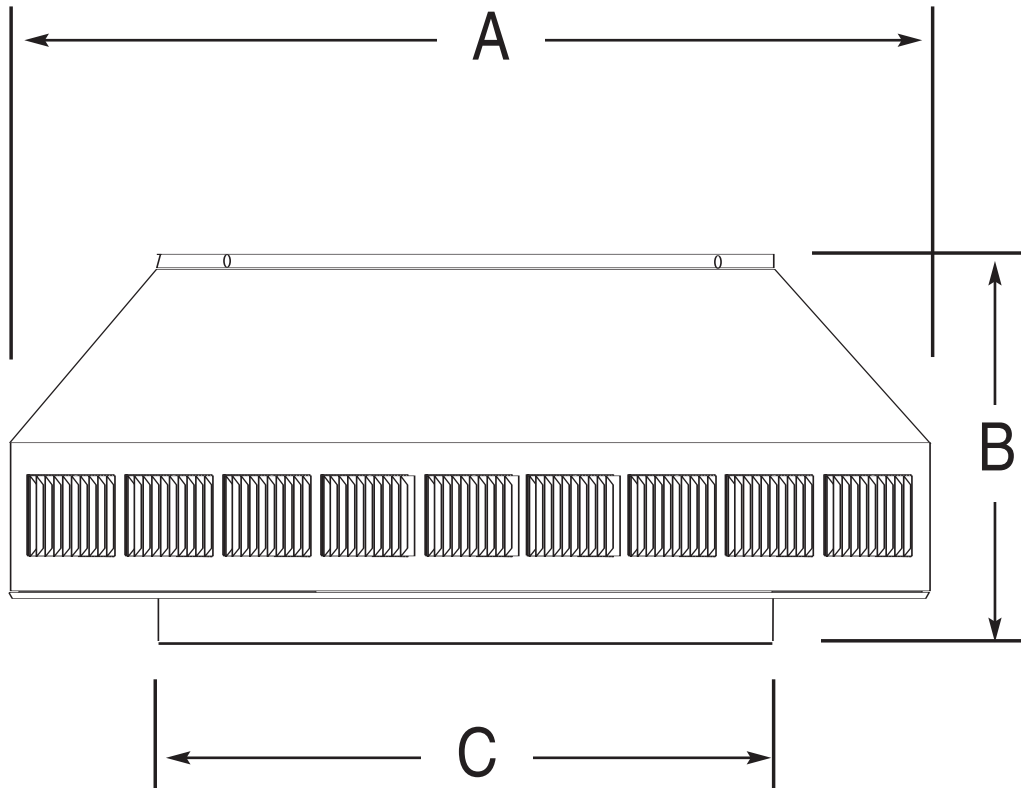

# POP VENT DIAGRAM

## 8" Diameter Head Only

- All Aluminum
- Removable Head
- No Moving Parts
- Lifetime Guarantee

LEGEND:  
A = Width of head  
B = Height of head  
C = Diameter of throat