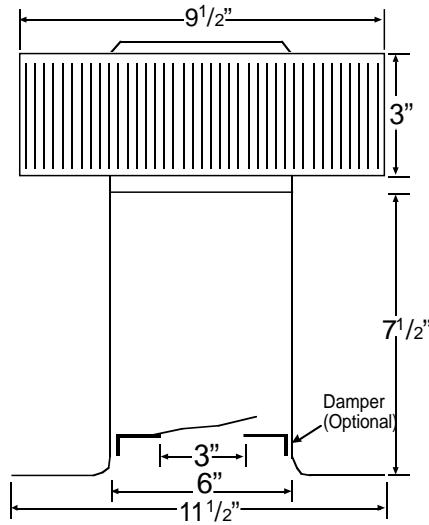

THE AURA™ BREATHER VENT

Our little sucker will dissipate the moisture under the roof membrane

- All aluminum construction
- Easy to install with pre-drilled holes in flange
- The Aura design stops entry of wind-blown rain and snow
- Recommended spacing: 1 per 1,000 square feet
- One-way damper prevents moisture from re-entering
- Our Aura Breather Vent can out-perform any type of gravity or breather vent on the market today. Our one vent will do it all.