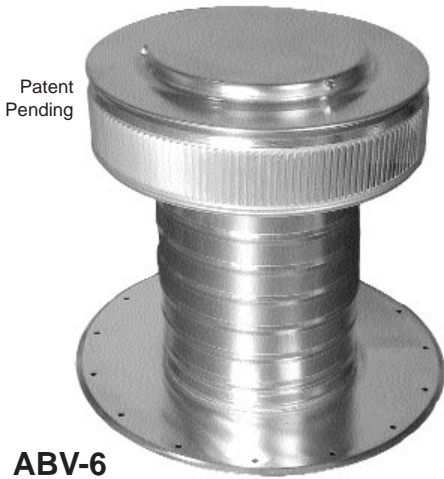

THE AURA™ BREATHER VENT

Our little sucker will dissipate the moisture under the roof membrane

- All aluminum construction
- Easy to install with pre-drilled holes in flange
- The Aura design stops entry of wind-blown rain and snow
- Recommended spacing: 1 per 1,000 square feet
- One-way damper prevents moisture from re-entering
- Our Aura Breather Vent can out-perform any type of gravity or breather vent on the market today. Our one vent will do it all.