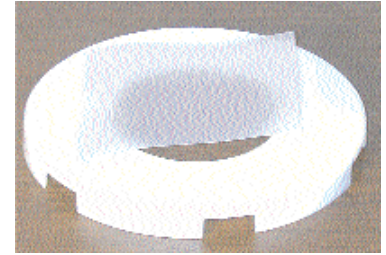

THE AURA™ BREATHER VENT

Our little sucker will dissipate the moisture under the roof membrane

- All aluminum construction
- Easy to install with pre-drilled holes in flange
- The Aura design stops entry of wind-blown rain and snow
- Recommended spacing: 1 per 1,000 square feet
- One-way damper prevents moisture from re-entering
- Our Aura Breather Vent can out-perform any type of gravity or breather vent on the market today. Our one vent will do it all.