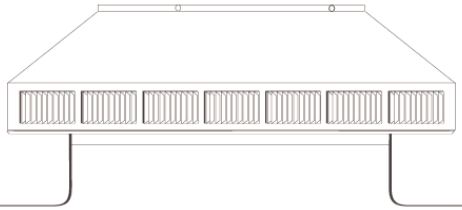

POP VENT MODELS

| Model # | Description | Dia. | Collar Hgt. | Square Flange | Diagram |
|--|-------------------------------|------|-------------|---------------|--------------|
| POP VENT - One piece construction with 1.75" clearance - for Shingle Roof | | | | | |
| PV-4-W6 | - | 4" | N/A | 10" x 10" | Download pdf |
| PV-6-W6 | | 6" | N/A | 12" x 12" | Download pdf |
| PV-8-W6 | | 8" | N/A | 13" x 13" | Download pdf |
| PV-10-W6 | | 10" | N/A | 16" x 16" | Download pdf |
| PV-12-W6 | | 12" | N/A | 18" x 18" | Download pdf |
| PV-14-W6 | | 14" | N/A | 19" x 19" | Download pdf |
| PV-14-W6-B | Pop Vent with Black Lid | 14" | N/A | 19" x 19" | Download pdf |
| PV-14-W6-D | Pop Vent with Weatherwood Lid | 14" | N/A | 19" x 19" | Download pdf |

POP VENT

2 Inch Collar - for Shingle Roof

| | | | | | |
|----------|---|-----|----|-----------|--------------|
| PV-4-C2 | - | 4" | 2" | 10" x 10" | Download pdf |
| PV-6-C2 | | 6" | 2" | 12" x 12" | Download pdf |
| PV-8-C2 | | 8" | 2" | 13" x 13" | Download pdf |
| PV-10-C2 | | 10" | 2" | 16" x 16" | Download pdf |
| PV-12-C2 | | 12" | 2" | 18" x 18" | Download pdf |
| PV-14-C2 | | 14" | 2" | 19" x 19" | Download pdf |
| PV-18-C2 | | 18" | 2" | 24" x 24" | Download pdf |
| PV-24-C2 | | 24" | 2" | 30" x 30" | Download pdf |