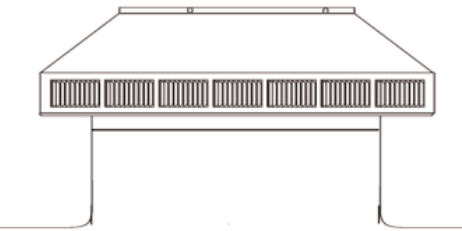

POP VENT

2 Inch Collar - for Shingle Roof

| | | | | | |
|----------|---|-----|----|-----------|--------------|
| PV-4-C2 | - | 4" | 2" | 10" x 10" | Download pdf |
| PV-6-C2 | | 6" | 2" | 12" x 12" | Download pdf |
| PV-8-C2 | | 8" | 2" | 13" x 13" | Download pdf |
| PV-10-C2 | | 10" | 2" | 16" x 16" | Download pdf |
| PV-12-C2 | | 12" | 2" | 18" x 18" | Download pdf |
| PV-14-C2 | | 14" | 2" | 19" x 19" | Download pdf |
| PV-18-C2 | | 18" | 2" | 24" x 24" | Download pdf |
| PV-24-C2 | | 24" | 2" | 30" x 30" | Download pdf |

4 Inch Collar - for Flat, Shingle or Tile Roofs

| | | | | | |
|----------|---|-----|----|-----------|--------------|
| PV-4-C4 | - | 4" | 4" | 10" x 10" | Download pdf |
| PV-6-C4 | | 6" | 4" | 12" x 12" | Download pdf |
| PV-8-C4 | | 8" | 4" | 13" x 13" | Download pdf |
| PV-10-C4 | | 10" | 4" | 16" x 16" | Download pdf |
| PV-12-C4 | | 12" | 4" | 18" x 18" | Download pdf |
| PV-14-C4 | | 14" | 4" | 19" x 19" | Download pdf |
| PV-18-C4 | | 18" | 4" | 24" x 24" | Download pdf |
| PV-24-C4 | | 24" | 4" | 30" x 30" | Download pdf |