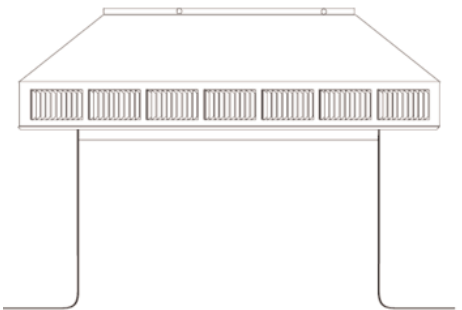

6 Inch Collar - for Flat, Shingle or Tile Roofs

PV-4-C6	-	4"	6"	10" x 10"	Download pdf
PV-6-C6		6"	6"	12" x 12"	Download pdf
PV-8-C6		8"	6"	13" x 13"	Download pdf
PV-10-C6		10"	6"	16" x 16"	Download pdf
PV-12-C6		12"	6"	18" x 18"	Download pdf
PV-14-C6		14"	6"	19" x 19"	Download pdf
PV-18-C6		18"	6"	24" x 24"	Download pdf
PV-24-C6		24"	6"	30" x 30"	Download pdf