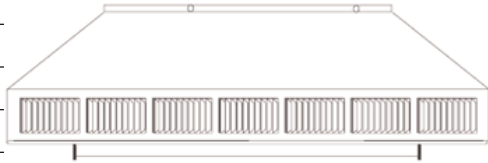

POP VENT - REPLACEMENT PART - HEADS ONLY

PV-4	-	4"	N/A	N/A	Download pdf
PV-6		6"	N/A	N/A	Download pdf
PV-8		8"	N/A	N/A	Download pdf
PV-10		10"	N/A	N/A	Download pdf
PV-12		12"	N/A	N/A	Download pdf
PV-14		14"	N/A	N/A	Download pdf
PV-18		18"	N/A	N/A	Download pdf
PV-24		24"	N/A	N/A	Download pdf