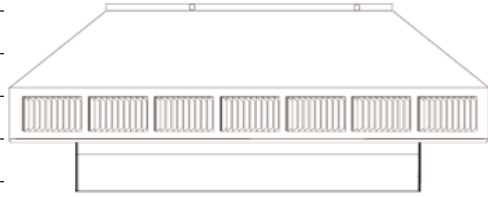

RETRO-FIT POP VENT - for an Existing Turbine Base or Vent Pipe

PV-4-RF	-	4"	N/A	N/A	Download pdf
PV-6-RF		6"	N/A	N/A	Download pdf
PV-8-RF		8"	N/A	N/A	Download pdf
PV-10-RF		10"	N/A	N/A	Download pdf
PV-12-RF		12"	N/A	N/A	Download pdf
PV-14-RF		14"	N/A	N/A	Download pdf
PV-18-RF		18"	N/A	N/A	Download pdf
PV-24-RF		24"	N/A	N/A	Download pdf