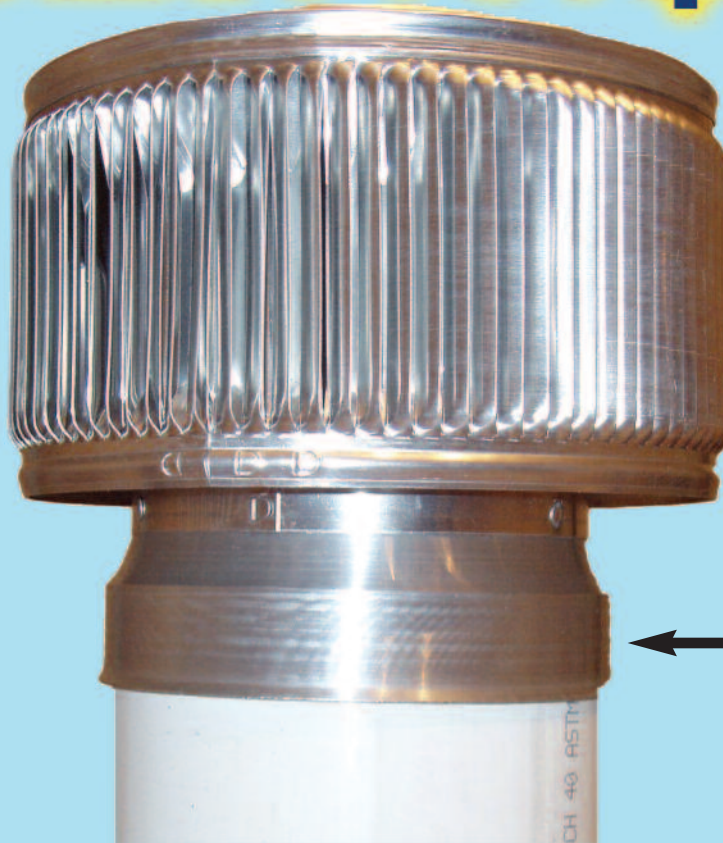

The Aura PVC Pipe Cap

Adapter designed to go over PVC pipe

- Available in 4", 6", 8", 10", 12"
- The Aura Ventilator acts as a rain/snow cap
- The Aura's design draws air from the pipe
- Used to exhaust gases such as Methane/Gasoline
- Available in passive, solar fan, and AC fan