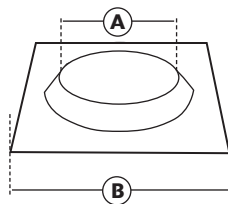

DATA SHEET AURA SKYLIGHT AS-14

as of March 1, 2005

Roof Lens

- A.** Diam. 14"
- B.** Width 19"
- C.** Height 2.25"

Flex Tube

14" Diameter

Std length is 6 feet
other lengths available

Ceiling Lens