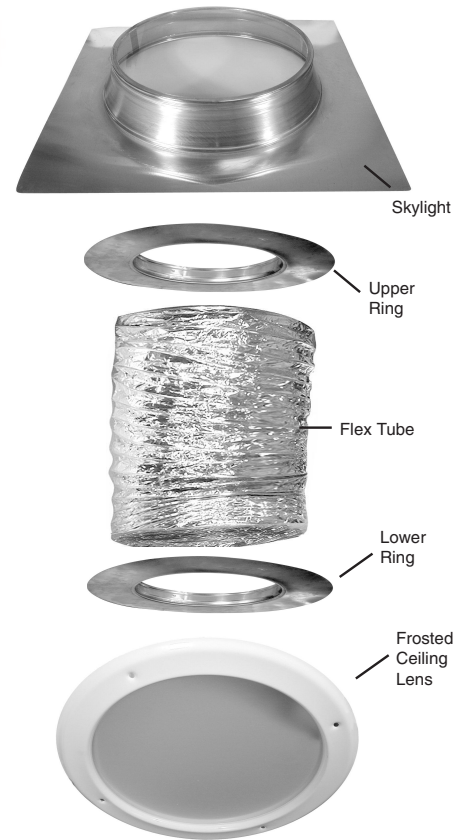

THE AURA™ SKYLIGHT

Adding Natural Light to Your Home or Building

- **Beautifies the room and is easy to install**
- **A clear polycarbonate roof lens and frosted ceiling lens allows maximum light entry and privacy**
- **Saves electricity by letting in natural light**
- **Fits all types of roofs and pitches**
- **Manufactured from spun aluminum and UV rated materials**
- **Durable and maintenance free**
- **Lifetime guarantee**

DATA SHEET AURA SKYLIGHT AS-14

as of March 1, 2005

Roof Lens

- A.** Diam. 14"
- B.** Width 19"
- C.** Height 2.25"

Flex Tube

14" Diameter

Std length is 6 feet
other lengths available

Ceiling Lens