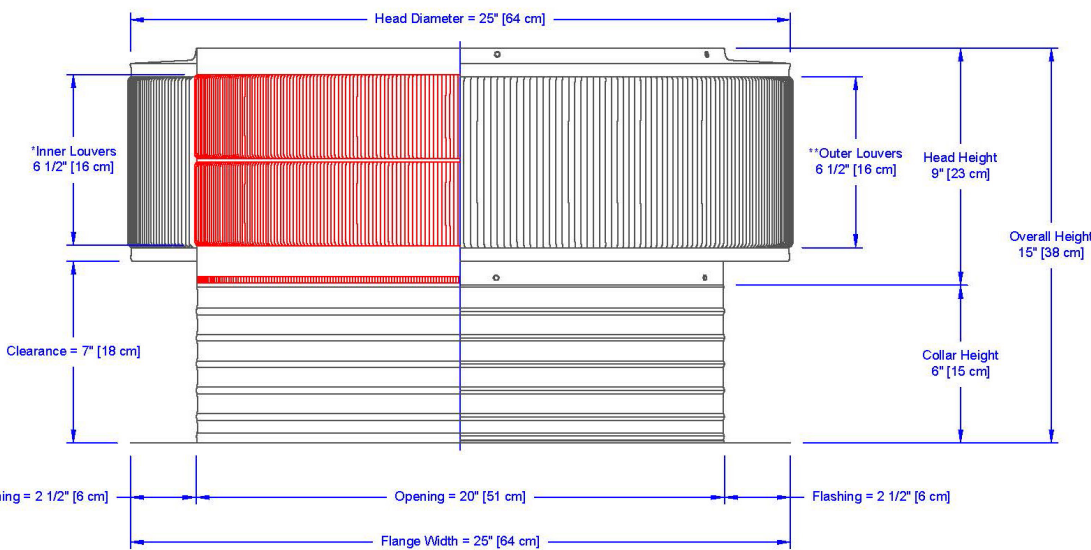

Aura Attic Fan

Model Number: AF-20-C6 | 20" Diameter 6" Tall Collar

Powder coating available

- Attic Fan exhausts air out at 3,300 CFM
- Attic Fan is available with optional Shut-Off Switch, Thermostat and Humidstat (THSOS)
- Designed to prevent rain, snow, insects and animals from entering
- Constructed of durable rust-free aluminum
- 1 year warranty

Dimensions & Specifications

Fan CFM : 3,300	
Motor Type:	
PSC - Open Ventilation	
Horsepower:	3/4
Maximum Amps:	10.5A
RPM:	1,500
Net Free Vent Area	
(sq. inches)	(sq. feet)
314	2.18
Application per Sq. Foot	
(1/150)	(1/300)
654	1308