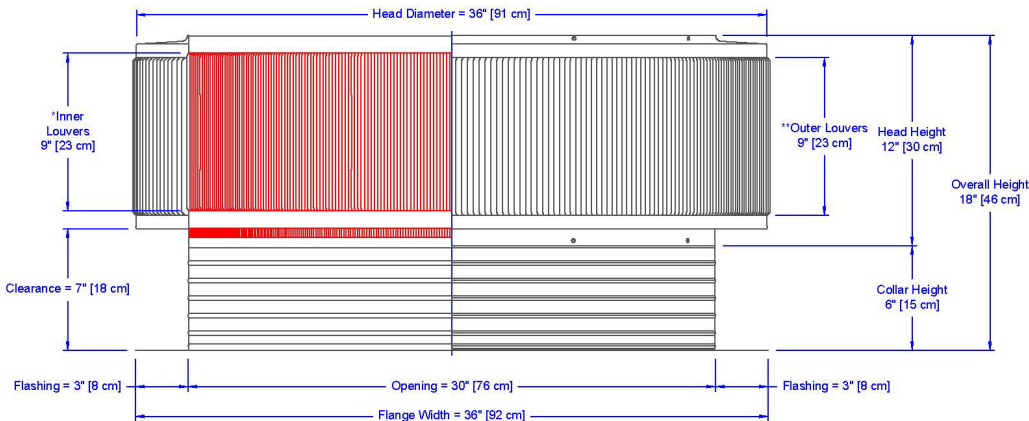

Aura Gravity Roof Ventilator

Model Number: AV-30-C6 | 30" Diameter 6" Tall Collar

- Removes heat from the attic in the summer and moisture in the winter
- Exhausts air like a roof turbine but with no moving parts
- Louvers will prevent rain, snow, insects and animals from entering
- Suitable for low slope or flat roofs
- Constructed of durable rust-free aluminum
- UL Certified, Florida State & California Fire Code approved, Texas Department of Insurance; Tested to withstand wind speeds of 200+ mph
- Available in over 40 colors

CFM Performance Testing (using wind only)				
4 mph	5.2 mph	7.4 mph	9.8 mph	11 mph
837	858	1,316	1,481	1,692

Dimensions & Specifications 706 Sq. in. NFA

Pitch Capacity		
Min.	Max. (Standard Vent)	Max. (Modified)
0/12	4/12	12/12
Net Free Vent Area (sq. inches)		(sq. feet)
706		4.90
Application per Sq. Foot (1/150)		
1,470		2,941
Weight		
30 lbs		