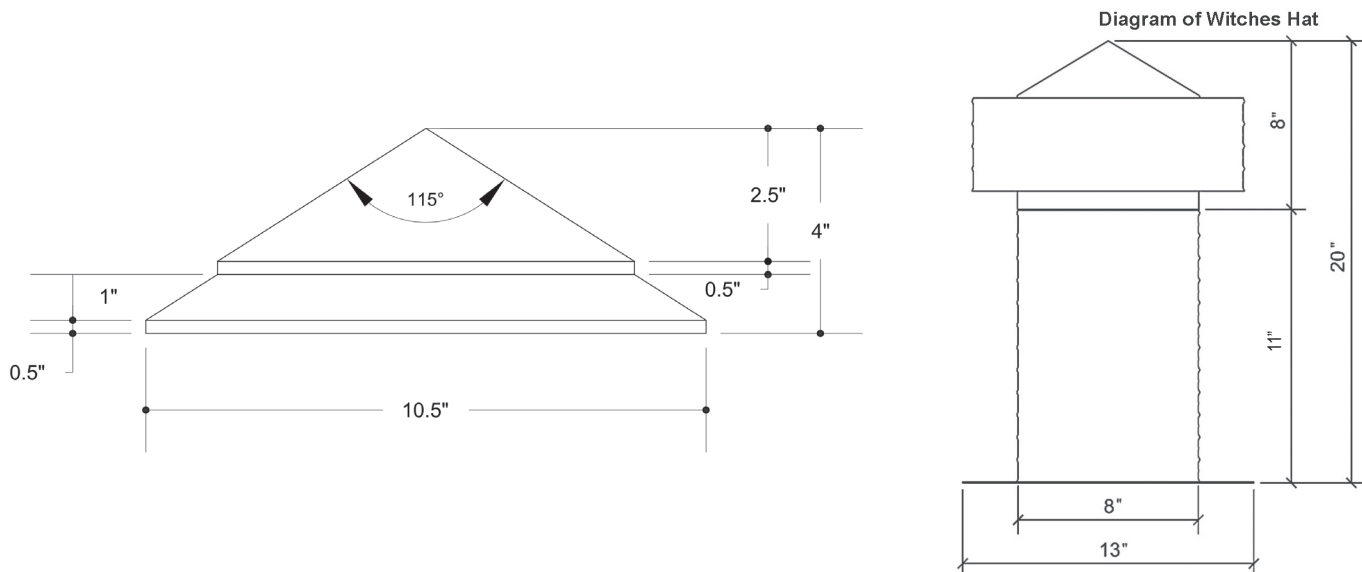

Active Ventilation Products Inc

800-Roof-Vent (766-3836) • 845-565-7770

roofvents.com • sales@roofvents.com

WHV-8

Witches Hat Vent

A Gravity Vent Designed for Flat Roofs

- Seamless top prevents water or snow entry
- Internal louvers prevent insects, rodents or birds from entering
- Exhausts hot air from the attic in the summer and moisture in the winter
- Ideal for flat or low sloped roofs
- Installs easily on EPDM, PVC, TPO and other roof membranes because of detachable head
- Constructed of heavy gauge aluminum that is lightweight and rust free

DIMENSIONS & SPECIFICATIONS

Active Ventilation Products Inc

800-Roof-Vent (766-3836) • 845-565-7770

roofvents.com • sales@roofvents.com

WHV-C04-CMF

Witches Hat Vent

A Gravity Vent Designed for Flat Roofs

- Seamless top prevents water or snow entry
- Internal louvers prevent insects, rodents or birds from entering
- Exhausts hot air from the attic in the summer and moisture in the winter
- Ideal for flat or low sloped roofs
- Installs easily on EPDM, PVC, TPO and other roof membranes because of detachable head
- Constructed of heavy gauge aluminum that is lightweight and rust free

DIMENSIONS & SPECIFICATIONS