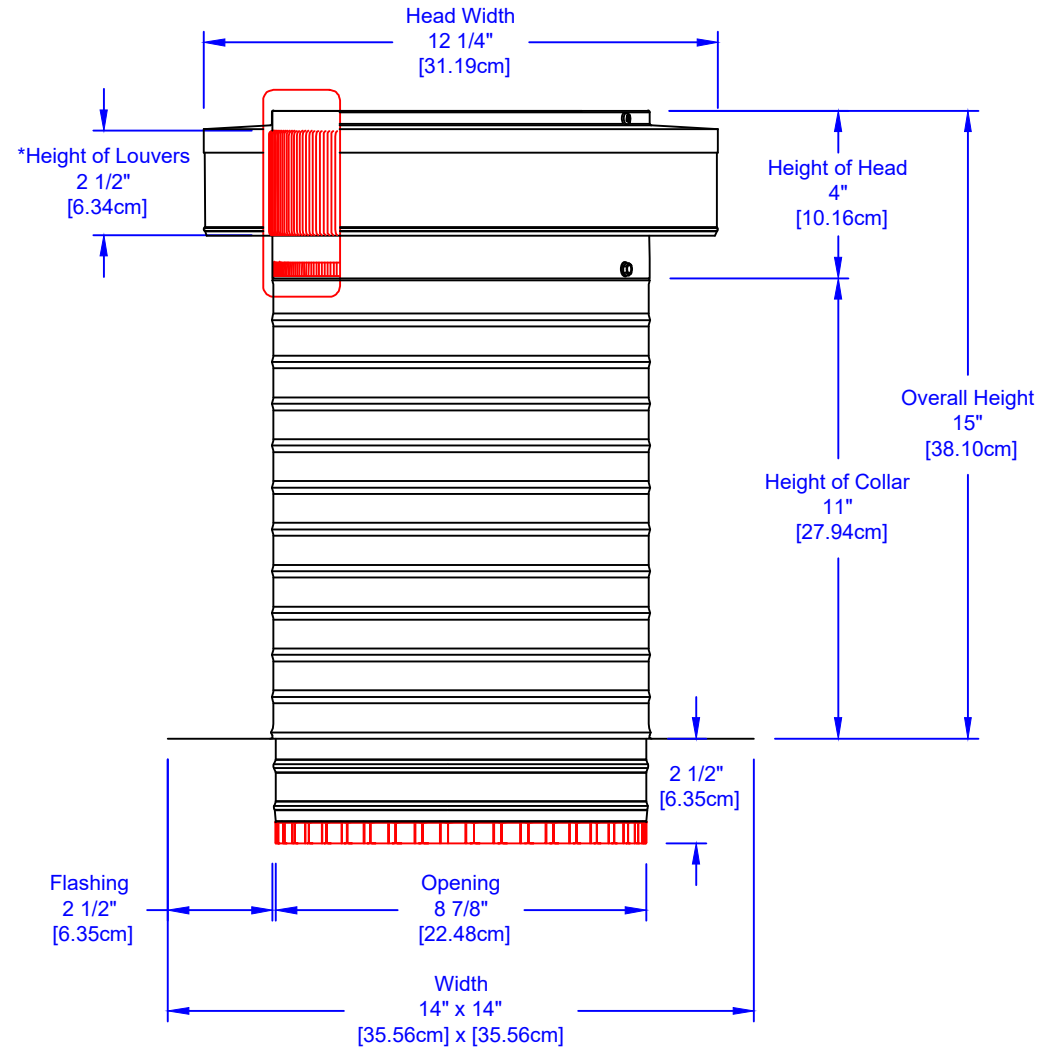

Active Ventilation Products, Inc.

Website: roofvents.com

Email: sales@roofvents.com

Specification Sheet

3/23/2022

Keepa Attic Vent with Tailpipe

Model: KV-9-TP

Diameter: 9"

*Opening of Louvers = 1/8" [0.30cm]