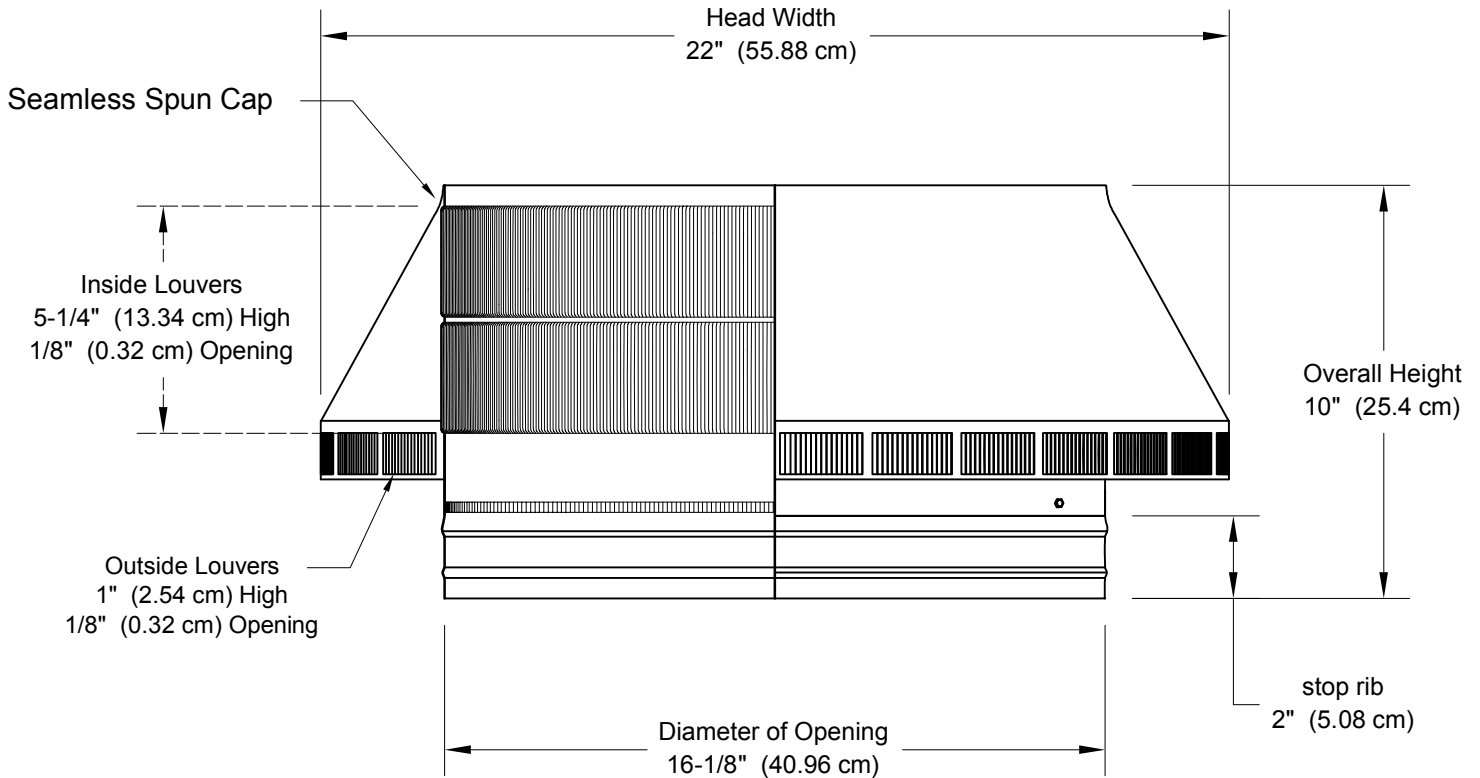

Pop Vent Retro fit: Model PV-16-RF

16" Diameter Retro-Fit

Net Free Area	
square inches (cm)	square feet (meters)
200 (508)	1.39 (0.42)

Weight lbs (kg)
5.6 (2.54)

Active Ventilation Products, Inc.

311 First Street, Newburgh, NY 12550-4857