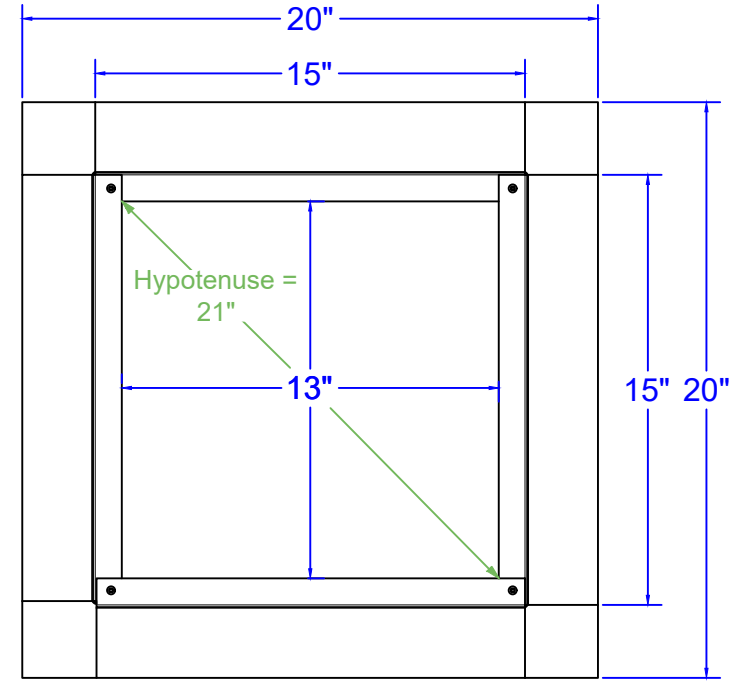

# Specification Sheet

1/1/2023

Insulated Roof Curb Model: RC-12-H12-Ins ID: 13" OD: 15"

- Aluminum Alloy 3003-H14
- Thickness = 0.040" ± 0.005
- Tolerance = ± .25 ( 1/4" )

\*Model is Not to Scale\*