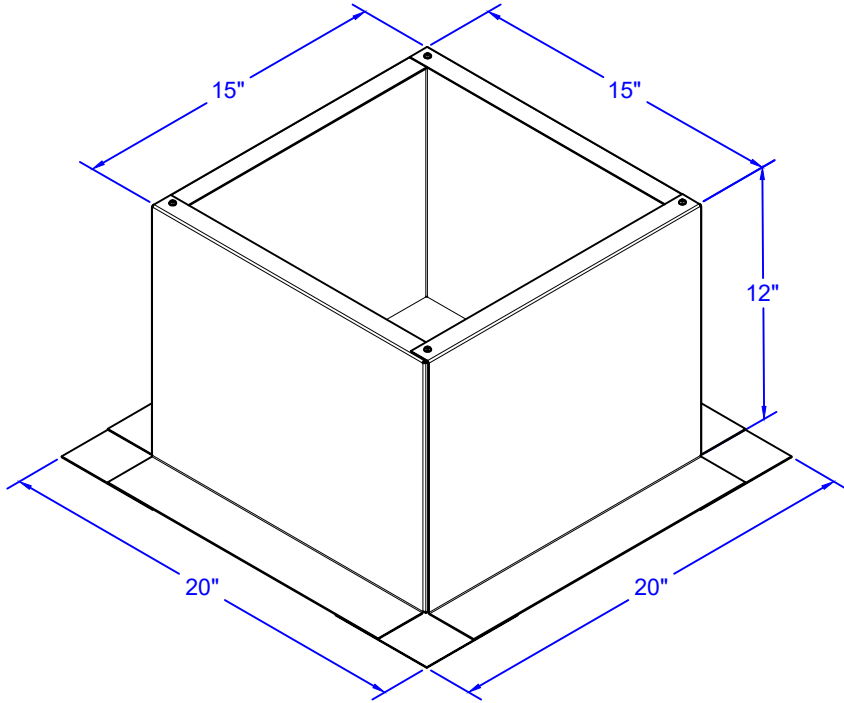

# Specification Sheet

1/1/2023

Insulated Roof Curb Model: RC-12-H12-Ins ID: 13" OD: 15"

- Aluminum Alloy 3003-H14
- Thickness = 0.040" ± 0.005
- Tolerance = ± .25 ( 1/4" )

\*Model is Not to Scale\*