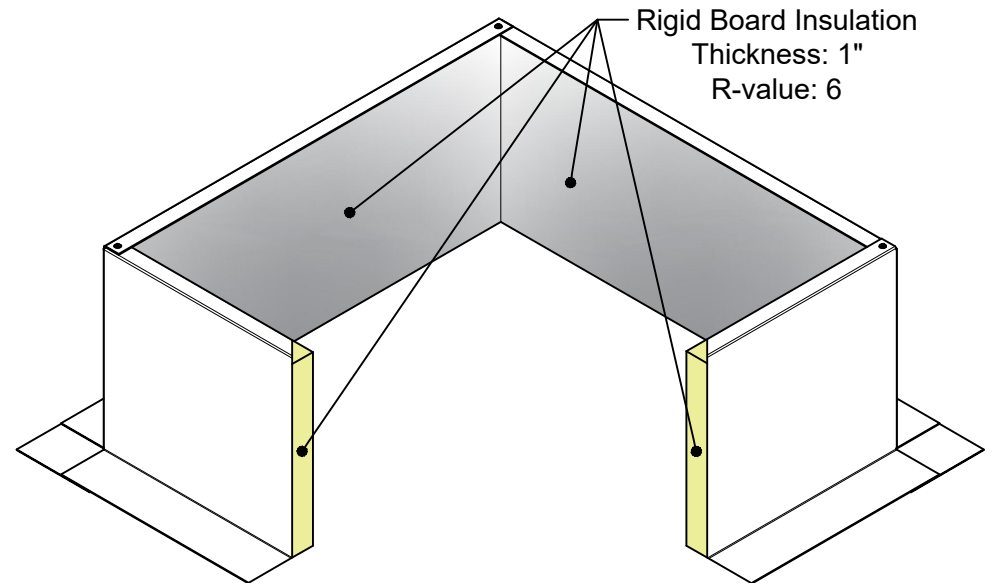

# Specification Sheet

1/1/2023

Insulated Roof Curb Model: RC-12-H12-Ins ID: 13" OD: 15"

- Aluminum Alloy 3003-H14
- Thickness = 0.040" ± 0.005
- Tolerance = ± .25 ( 1/4" )

\*Model is Not to Scale\*