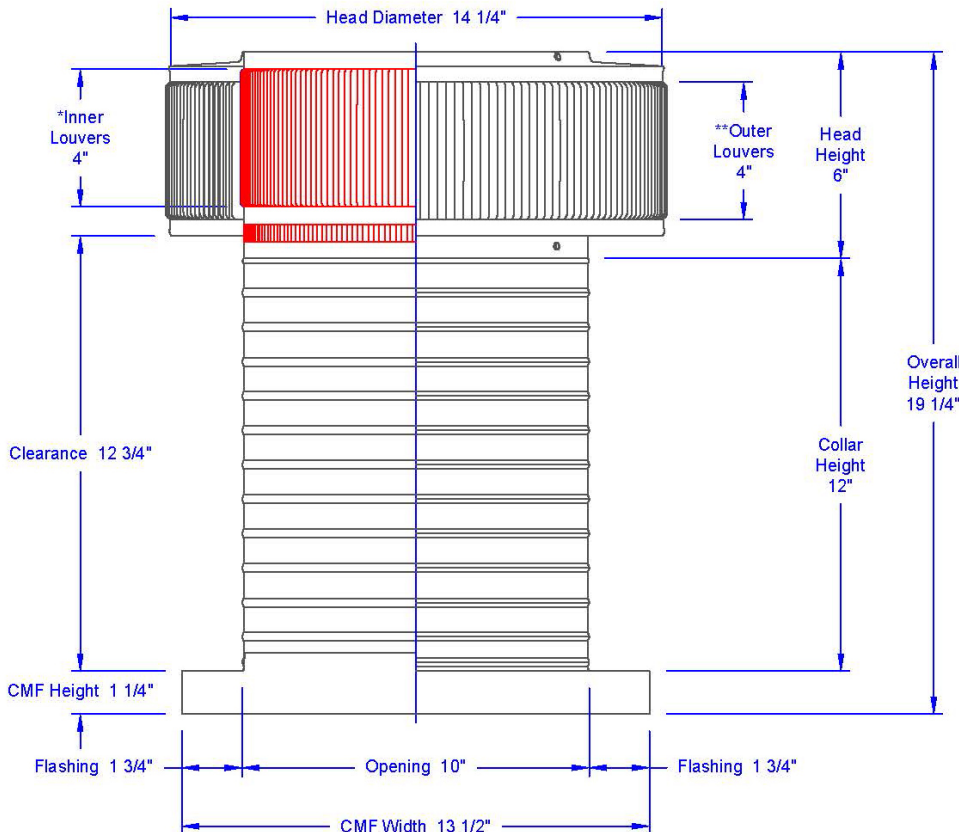

Aura Attic Fan with Curb Mount Flange

Model Number: AF-10-C12-CMF | 10" Diameter 12" Tall Collar

Powder coating available

- Attic Fan exhausts air out at 500 CFM
- Attic Fan is available with optional Shut-Off Switch, Thermostat and Humidistat (THSOS)
- Designed to prevent rain, snow, insects and animals from entering
- The curb mount flange is to be installed on a roof curb
- Constructed of durable rust-free aluminum
- 1 year warranty

Dimensions & Specifications

Fan CFM : 500	
Motor Type:	
Shaded Pole - Open Ventilation	
Horsepower:	1/20
Maximum Amps:	1.8A
RPM:	1,500
Net Free Vent Area	
(sq. inches)	(sq. feet)
78	0.54
Application per Sq. Foot	
(1/150)	(1/300)
162	325