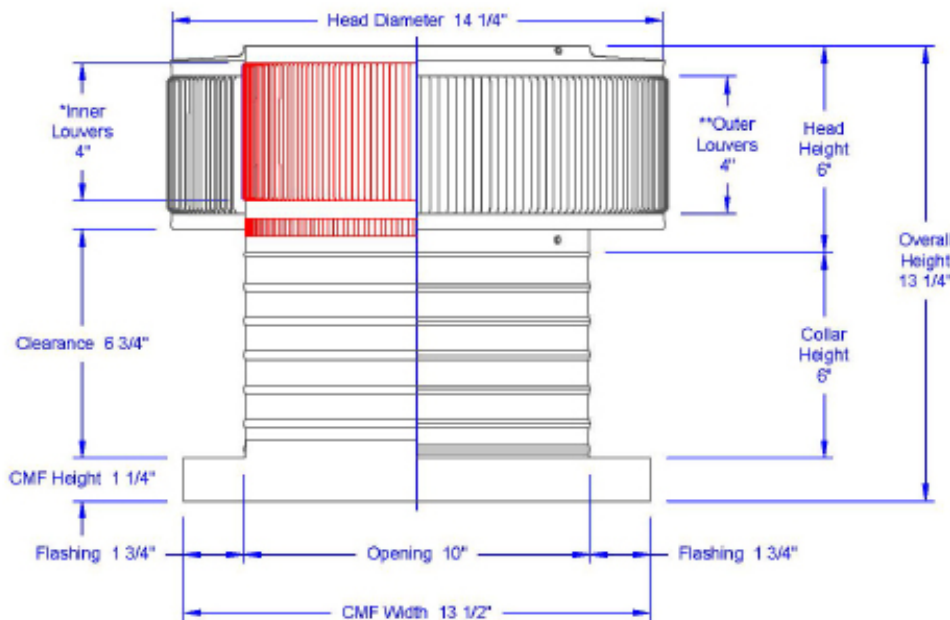

## Aura Attic Fan with Curb Mount Flange Model Number: AF-10-C6-CMF | 10" Diameter 6" Tall Collar

Powder coating available

- Attic Fan exhausts air out at 500 CFM
- Attic Fan is available with optional Shut-Off Switch, Thermostat and Humidistat (THSOS)
- Designed to prevent rain, snow, insects and animals from entering
- The curb mount flange is to be installed on a roof curb
- Constructed of durable rust-free aluminum
- 1 year warranty

### Dimensions & Specifications

<b>Fan CFM : 500</b>	
<b>Motor Type:</b>	
Shaded Pole - Open Ventilation	
<b>Horsepower:</b>	1/20
<b>Maximum Amps:</b>	1.8A
<b>RPM:</b>	1,500
<b>Net Free Vent Area</b>	
(sq. inches)	(sq. feet)
<b>78</b>	<b>0.54</b>
<b>Application per Sq. Foot</b>	
(1/150)	(1/300)
<b>162</b>	<b>325</b>