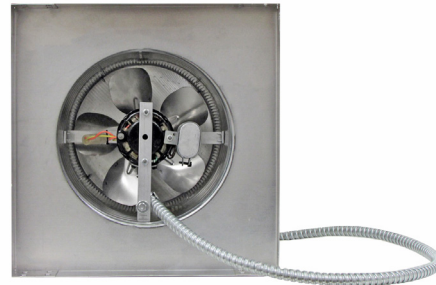

## Aura Attic Fan with Curb Mount Flange Model Number: AF-10-C6-CMF | 10" Diameter 6" Tall Collar

Powder coating available

- Attic Fan exhausts air out at 500 CFM
- Attic Fan is available with optional Shut-Off Switch, Thermostat and Humidistat (THSOS)
- Designed to prevent rain, snow, insects and animals from entering
- The curb mount flange is to be installed on a roof curb
- Constructed of durable rust-free aluminum
- 1 year warranty

### Dimensions & Specifications

<b>Fan CFM : 500</b>	
<b>Motor Type:</b>	
Shaded Pole - Open Ventilation	
<b>Horsepower:</b>	1/20
<b>Maximum Amps:</b>	1.8A
<b>RPM:</b>	1,500
<b>Net Free Vent Area</b>	
(sq. inches)	(sq. feet)
<b>78</b>	<b>0.54</b>
<b>Application per Sq. Foot</b>	
(1/150)	(1/300)
<b>162</b>	<b>325</b>