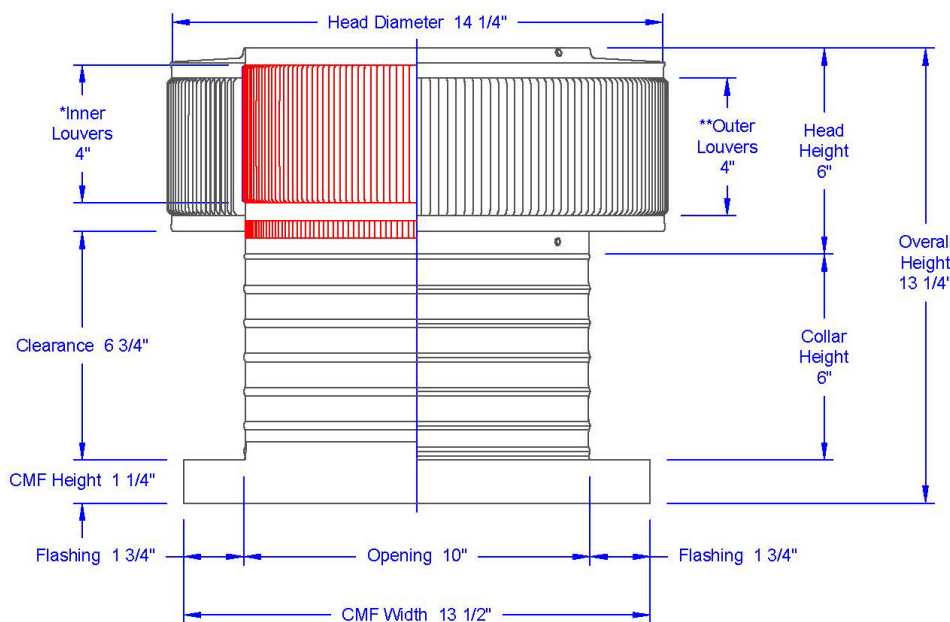

Aura Attic Fan with Curb Mount Flange

Model Number: AF-10-C6-CMF | 10" Diameter 6" Tall Collar

Powder coating available

- Attic Fan exhausts air out at 500 CFM
- Attic Fan is available with optional Shut-Off Switch, Thermostat and Humidistat (THSOS)
- Designed to prevent rain, snow, insects and animals from entering
- The curb mount flange is to be installed on a roof curb
- Constructed of durable rust-free aluminum
- 1 year warranty

Dimensions & Specifications

Fan CFM : 500	
Motor Type:	
Shaded Pole - Open Ventilation	
Horsepower:	1/20
Maximum Amps:	1.8A
RPM:	1,500
Net Free Vent Area	
(sq. inches)	(sq. feet)
78	0.54
Application per Sq. Foot	
(1/150)	(1/300)
162	325