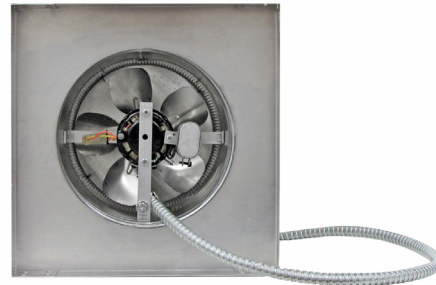

Aura Attic Fan with Curb Mount Flange

Model Number: AF-10-C6-CMF | 10" Diameter 6" Tall Collar

Powder coating available

- Attic Fan exhausts air out at 500 CFM
- Attic Fan is available with optional Shut-Off Switch, Thermostat and Humidistat (THSOS)
- Designed to prevent rain, snow, insects and animals from entering
- The curb mount flange is to be installed on a roof curb
- Constructed of durable rust-free aluminum
- 1 year warranty

Dimensions & Specifications

Fan CFM : 500	
Motor Type:	
Shaded Pole - Open Ventilation	
Horsepower:	1/20
Maximum Amps:	1.8A
RPM:	1,500
Net Free Vent Area	
(sq. inches)	(sq. feet)
78	0.54
Application per Sq. Foot	
(1/150)	(1/300)
162	325