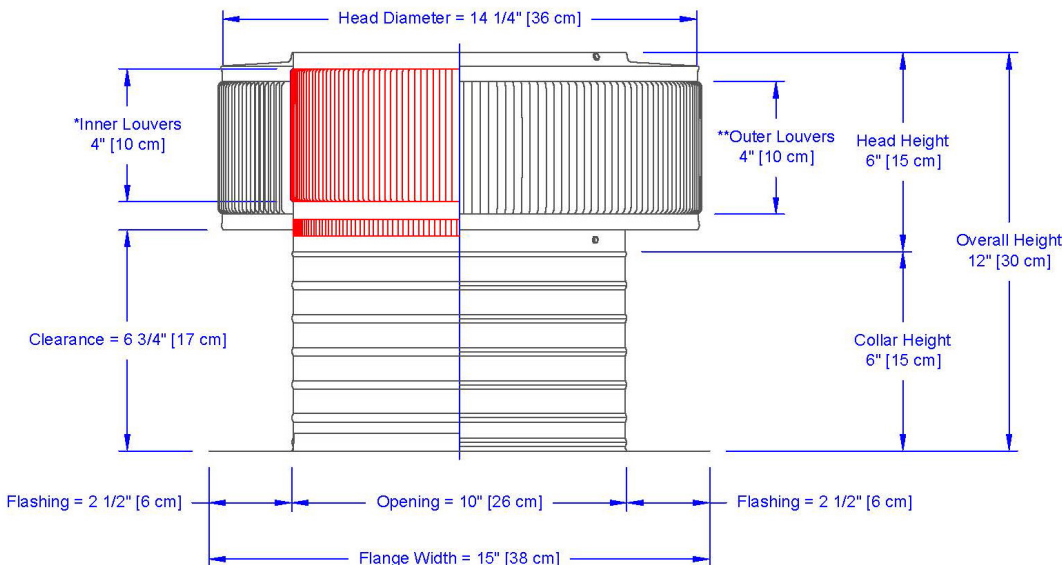

Aura Attic Fan

Model Number: AF-10-C6 | 10" Diameter 6" Tall Collar

Powder coating available

- Attic Fan exhausts air out at 500 CFM
- Attic Fan is available with optional Shut-Off Switch, Thermostat and Humidistat (THSOS)
- Designed to prevent rain, snow, insects and animals from entering
- Constructed of durable rust-free aluminum
- 1 year warranty

Dimensions & Specifications

Fan CFM : 500	
Motor Type:	
Shaded Pole - Open Ventilation	
Horsepower:	1/20
Maximum Amps:	1.8A
RPM:	1,500
Net Free Vent Area	
(sq. inches)	(sq. feet)
78	0.54
Application per Sq. Foot	
(1/150)	(1/300)
162	325