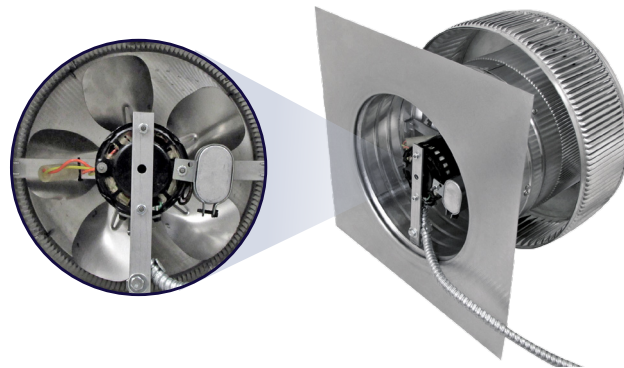

Aura Attic Fan

Model Number: AF-10-C6 | 10" Diameter 6" Tall Collar

Powder coating available

- Attic Fan exhausts air out at 500 CFM
- Attic Fan is available with optional Shut-Off Switch, Thermostat and Humidistat (THSOS)
- Designed to prevent rain, snow, insects and animals from entering
- Constructed of durable rust-free aluminum
- 1 year warranty

Dimensions & Specifications

Fan CFM : 500	
Motor Type:	
Shaded Pole - Open Ventilation	
Horsepower:	1/20
Maximum Amps:	1.8A
RPM:	1,500
Net Free Vent Area	
(sq. inches)	(sq. feet)
78	0.54
Application per Sq. Foot	
(1/150)	(1/300)
162	325