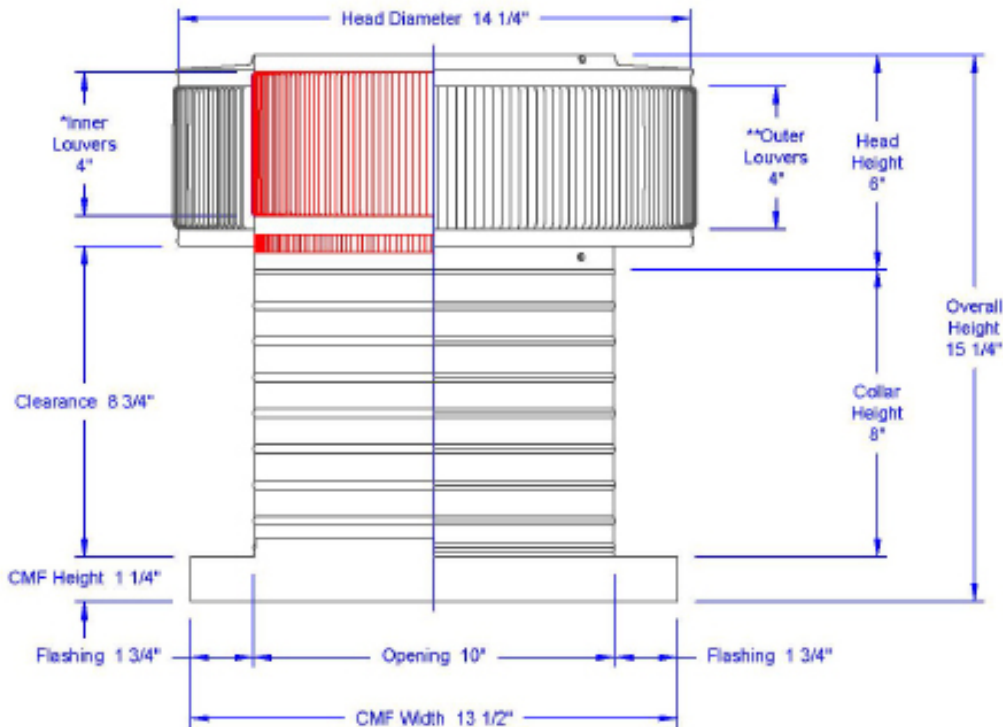

Aura Attic Fan with Curb Mount Flange Model Number: AF-10-C8-CMF | 10" Diameter 8" Tall Collar

Powder coating available

- Attic Fan exhausts air out at 500 CFM
- Attic Fan is available with optional Shut-Off Switch, Thermostat and Humidistat (THSOS)
- Designed to prevent rain, snow, insects and animals from entering
- The curb mount flange is to be installed on a roof curb
- Constructed of durable rust-free aluminum
- 1 year warranty

Dimensions & Specifications

Fan CFM : 500	
Motor Type:	
Shaded Pole - Open Ventilation	
Horsepower:	1/20
Maximum Amps:	1.8A
RPM:	1,500
Net Free Vent Area	
(sq. inches)	(sq. feet)
78	0.54
Application per Sq. Foot	
(1/150)	(1/300)
162	325