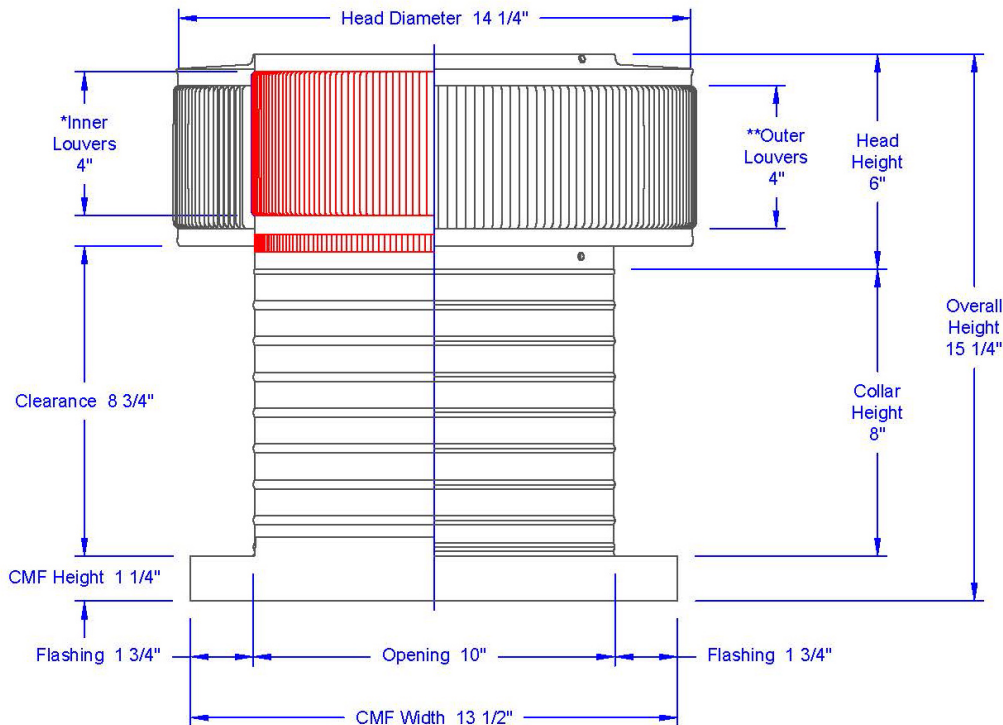

Aura Attic Fan with Curb Mount Flange Model Number: AF-10-C8-CMF | 10" Diameter 8" Tall Collar

Powder coating available

- Attic Fan exhausts air out at 500 CFM
- Attic Fan is available with optional Shut-Off Switch, Thermostat and Humidistat (THSOS)
- Designed to prevent rain, snow, insects and animals from entering
- The curb mount flange is to be installed on a roof curb
- Constructed of durable rust-free aluminum
- 1 year warranty

Dimensions & Specifications

Fan CFM : 500	
Motor Type:	
Shaded Pole - Open Ventilation	
Horsepower:	1/20
Maximum Amps:	1.8A
RPM:	1,500
Net Free Vent Area	
(sq. inches)	(sq. feet)
78	0.54
Application per Sq. Foot	
(1/150)	(1/300)
162	325