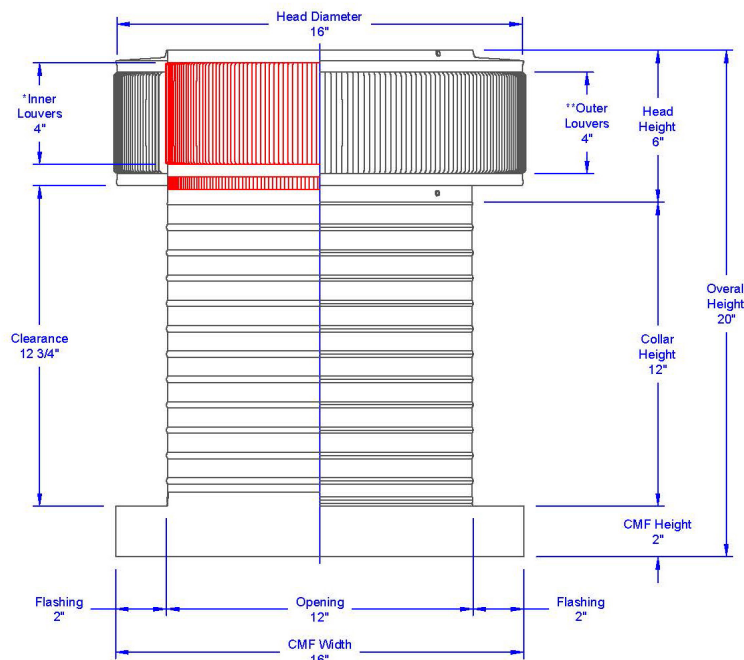

## Aura Attic Fan with Curb Mount Flange

Model Number: AF-12-C12-CMF | 12" Diameter 12" Tall Collar

Powder coating available

- Attic Fan exhausts air out at 800 CFM
- Attic Fan is available with optional Shut-Off Switch, Thermostat and Humidistat (THSOS)
- Designed to prevent rain, snow, insects and animals from entering
- The curb mount flange is to be installed on a roof curb
- Constructed of durable rust-free aluminum
- 1 year warranty

### Dimensions & Specifications

<b>Fan CFM : 800</b>	
<b>Motor Type:</b>	
Shaded Pole - Open Ventilation	
<b>Horsepower:</b>	<b>1/10</b>
<b>Maximum Amps:</b>	<b>1.3A</b>
<b>RPM:</b>	<b>1,500</b>
<b>Net Free Vent Area</b>	
(sq. inches)	(sq. feet)
<b>113</b>	<b>0.78</b>
<b>Application per Sq. Foot</b>	
(1/150)	(1/300)
<b>235</b>	<b>470</b>