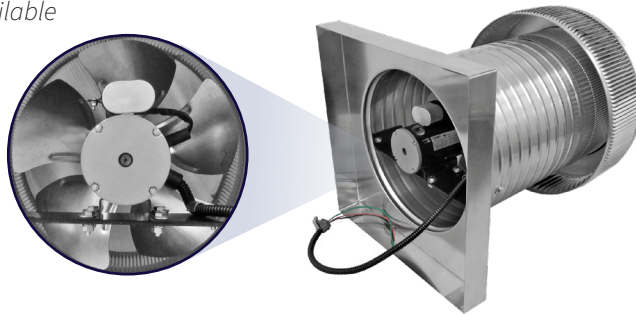

## Aura Attic Fan with Curb Mount Flange

Model Number: AF-12-C12-CMF | 12" Diameter 12" Tall Collar

Powder coating available

- Attic Fan exhausts air out at 800 CFM
- Attic Fan is available with optional Shut-Off Switch, Thermostat and Humidistat (THSOS)
- Designed to prevent rain, snow, insects and animals from entering
- The curb mount flange is to be installed on a roof curb
- Constructed of durable rust-free aluminum
- 1 year warranty

### Dimensions & Specifications

<b>Fan CFM : 800</b>	
<b>Motor Type:</b>	
Shaded Pole - Open Ventilation	
<b>Horsepower:</b>	<b>1/10</b>
<b>Maximum Amps:</b>	<b>1.3A</b>
<b>RPM:</b>	<b>1,500</b>
<b>Net Free Vent Area</b>	
(sq. inches)	(sq. feet)
<b>113</b>	<b>0.78</b>
<b>Application per Sq. Foot</b>	
(1/150)	(1/300)
<b>235</b>	<b>470</b>