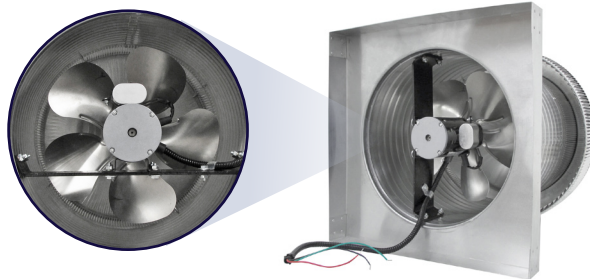

Aura Attic Fan with Curb Mount Flange

Model Number: AF-14-C12-CMF | 14" Diameter 12" Tall Collar

Powder coating available

- Attic Fan exhausts air out at 1,000 CFM
- Attic Fan is available with optional Shut-Off Switch, Thermostat and Humidistat (THSOS)
- Designed to prevent rain, snow, insects and animals from entering
- The curb mount flange is to be installed on a roof curb
- Constructed of durable rust-free aluminum
- 1 year warranty

Dimensions & Specifications

Fan CFM : 1,000	
Motor Type:	
PSC - Totally Enclosed	
Horsepower:	1/8
Maximum Amps:	1.65A
RPM:	1,500
Net Free Vent Area	
(sq. inches)	(sq. feet)
144	1
Application per Sq. Foot	
(1/150)	(1/300)
300	600