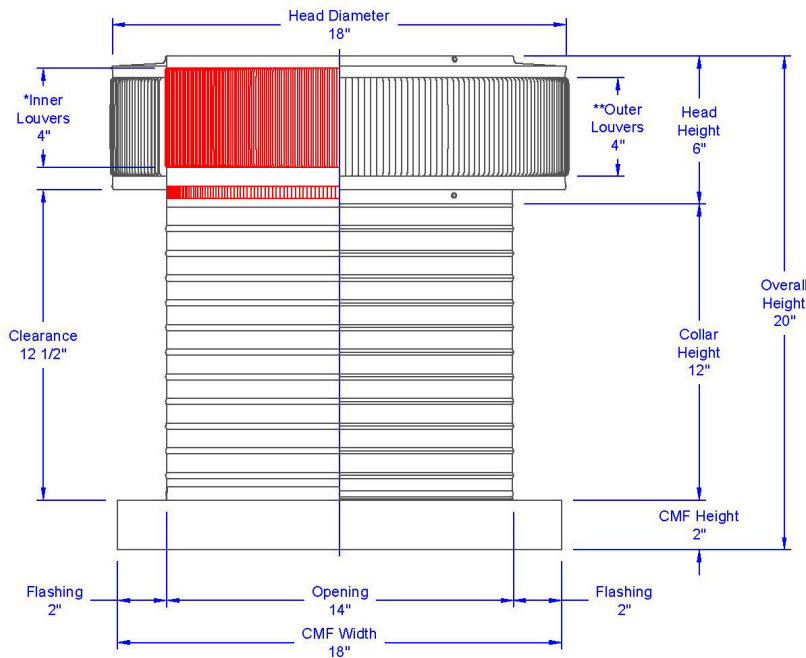

Aura Attic Fan with Curb Mount Flange

Model Number: AF-14-C12-CMF | 14" Diameter 12" Tall Collar

Powder coating available

- Attic Fan exhausts air out at 1,000 CFM
- Attic Fan is available with optional Shut-Off Switch, Thermostat and Humidistat (THSOS)
- Designed to prevent rain, snow, insects and animals from entering
- The curb mount flange is to be installed on a roof curb
- Constructed of durable rust-free aluminum
- 1 year warranty

Dimensions & Specifications

Fan CFM : 1,000	
Motor Type:	
PSC - Totally Enclosed	
Horsepower:	1/8
Maximum Amps:	1.65A
RPM:	1,500
Net Free Vent Area	
(sq. inches)	(sq. feet)
144	1
Application per Sq. Foot	
(1/150)	(1/300)
300	600