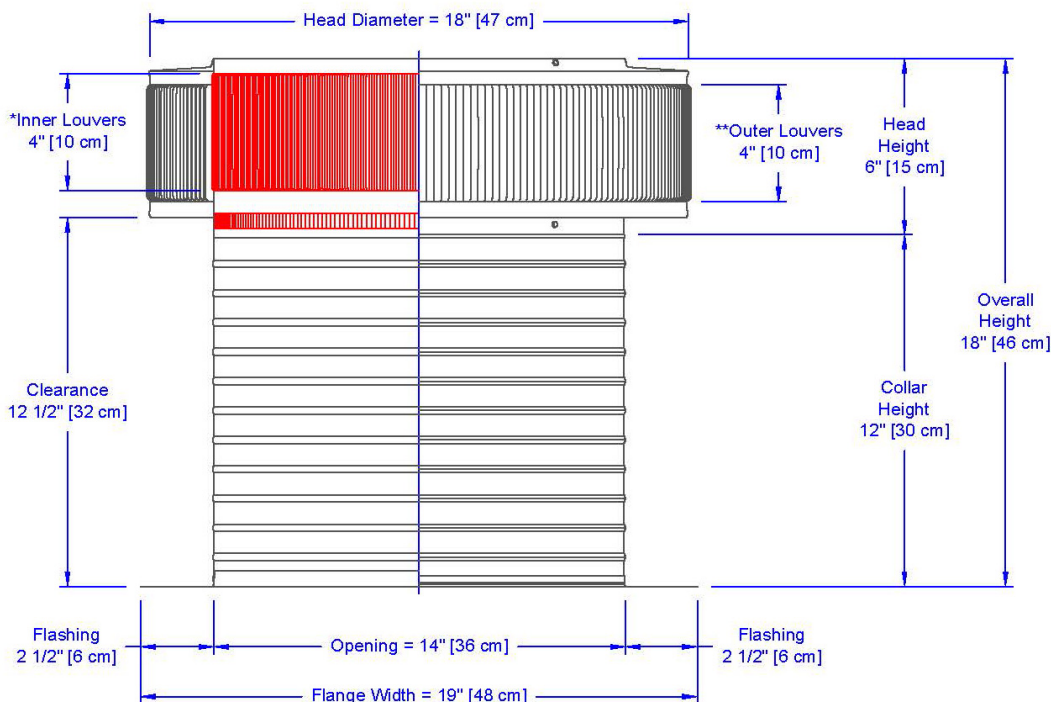

Aura Attic Fan

Model Number: AF-14-C12 | 14" Diameter 12" Tall Collar

Powder coating available

- Attic Fan exhausts air out at 1,000 CFM
- Attic Fan is available with optional Shut-Off Switch, Thermostat and Humidistat (THSOS)
- Designed to prevent rain, snow, insects and animals from entering
- Constructed of durable rust-free aluminum
- 1 year warranty

Dimensions & Specifications

Fan CFM : 1,000	
Motor Type:	
PSC - Totally Enclosed	
Horsepower:	1/8
Maximum Amps:	1.65A
RPM:	1,500
Net Free Vent Area	
(sq. inches)	(sq. feet)
144	1
Application per Sq. Foot	
(1/150)	(1/300)
300	600