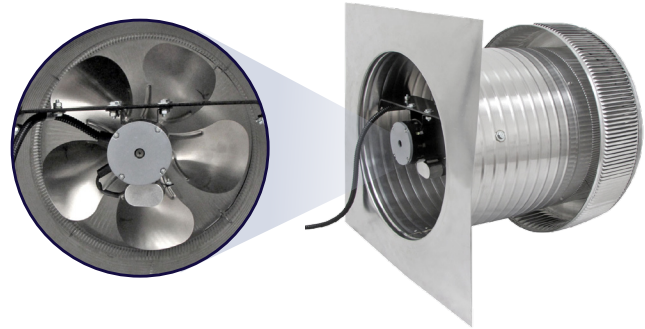

Aura Attic Fan

Model Number: AF-14-C12 | 14" Diameter 12" Tall Collar

Powder coating available

- Attic Fan exhausts air out at 1,000 CFM
- Attic Fan is available with optional Shut-Off Switch, Thermostat and Humidistat (THSOS)
- Designed to prevent rain, snow, insects and animals from entering
- Constructed of durable rust-free aluminum
- 1 year warranty

Dimensions & Specifications

Fan CFM : 1,000	
Motor Type:	
PSC - Totally Enclosed	
Horsepower:	1/8
Maximum Amps:	1.65A
RPM:	1,500
Net Free Vent Area	
(sq. inches)	(sq. feet)
144	1
Application per Sq. Foot	
(1/150)	(1/300)
300	600