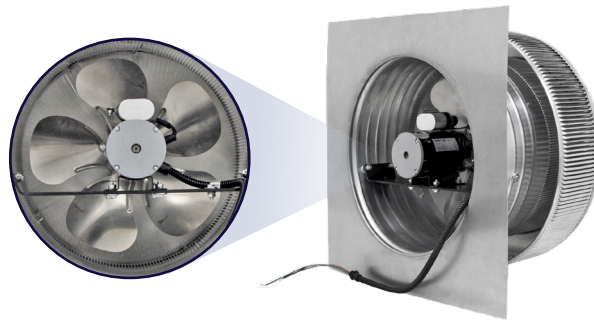

Aura Attic Fan

Model Number: AF-14-C6 | 14" Diameter 6" Tall Collar

Powder coating available

- Attic Fan exhausts air out at 1,000 CFM
- Attic Fan is available with optional Shut-Off Switch, Thermostat and Humidistat (THSOS)
- Designed to prevent rain, snow, insects and animals from entering
- Constructed of durable rust-free aluminum
- 1 year warranty

Dimensions & Specifications

Fan CFM : 1,000	
Motor Type:	
PSC - Totally Enclosed	
Horsepower:	1/8
Maximum Amps:	1.65A
RPM:	1,500
Net Free Vent Area	
(sq. inches)	(sq. feet)
144	1
Application per Sq. Foot	
(1/150)	(1/300)
300	600