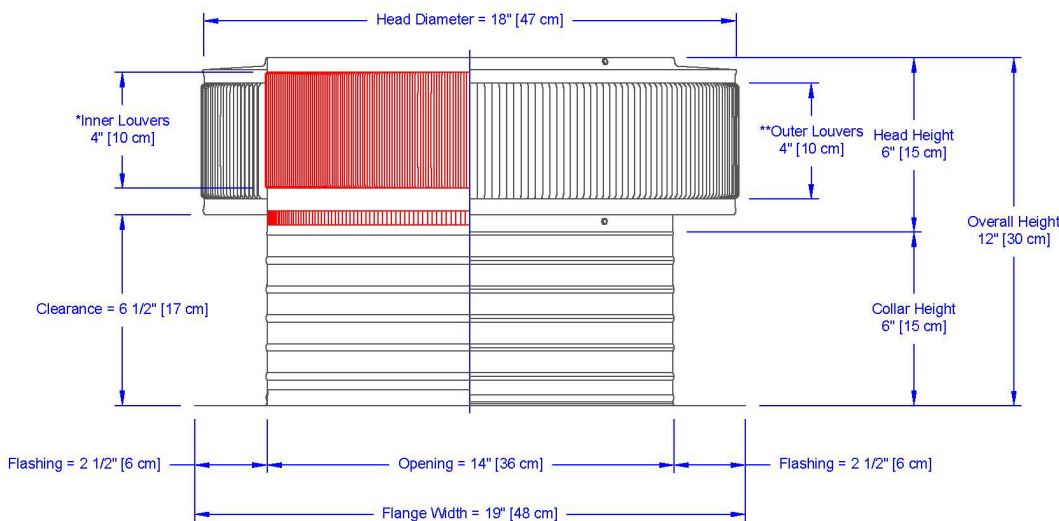

Aura Attic Fan

Model Number: AF-14-C6 | 14" Diameter 6" Tall Collar

Powder coating available

- Attic Fan exhausts air out at 1,000 CFM
- Attic Fan is available with optional Shut-Off Switch, Thermostat and Humidistat (THSOS)
- Designed to prevent rain, snow, insects and animals from entering
- Constructed of durable rust-free aluminum
- 1 year warranty

Dimensions & Specifications

Fan CFM : 1,000	
Motor Type:	
PSC - Totally Enclosed	
Horsepower:	1/8
Maximum Amps:	1.65A
RPM:	1,500
Net Free Vent Area	
(sq. inches)	(sq. feet)
144	1
Application per Sq. Foot	
(1/150)	(1/300)
300	600