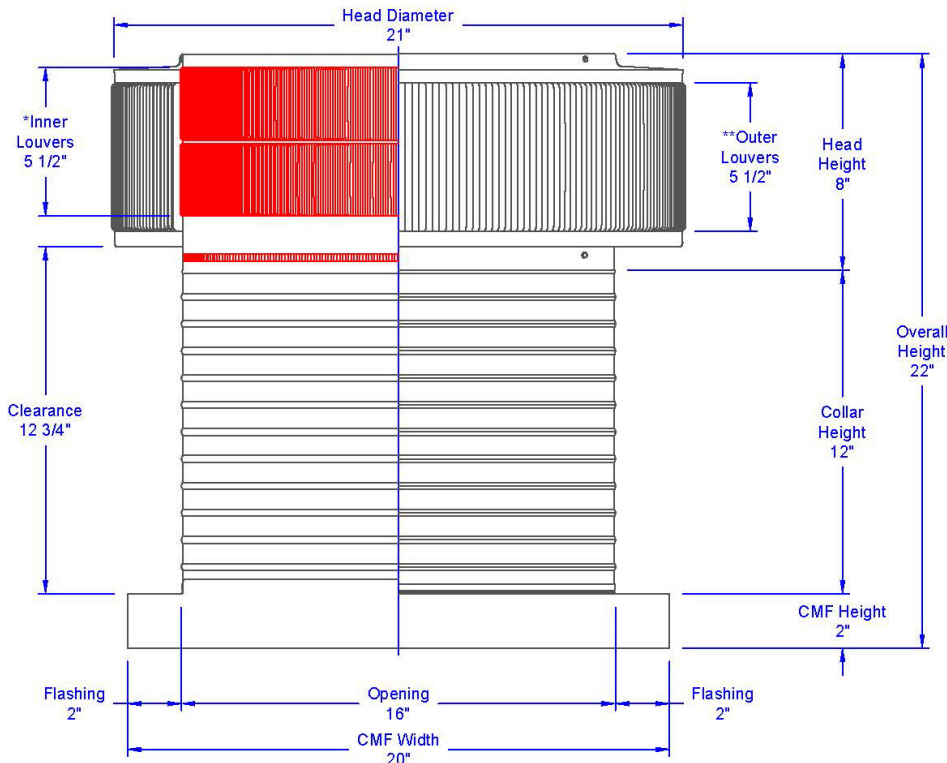

## Aura Attic Fan with Curb Mount Flange

Model Number: AF-16-C12-CMF | 16" Diameter 12" Tall Collar

Powder coating available

- Attic Fan exhausts air out at 1,800 CFM
- Attic Fan is available with optional Shut-Off Switch, Thermostat and Humidistat (THSOS)
- Designed to prevent rain, snow, insects and animals from entering
- The curb mount flange is to be installed on a roof curb
- Constructed of durable rust-free aluminum
- 1 year warranty

### Dimensions & Specifications

<b>Fan CFM : 1,800</b>	
<b>Motor Type:</b>	
PSC - Totally Enclosed	
<b>Horsepower:</b>	1/4
<b>Maximum Amps:</b>	5.5A
<b>RPM:</b>	1,500
<b>Net Free Vent Area</b>	
(sq. inches)	(sq. feet)
<b>200</b>	<b>1.39</b>
<b>Application per Sq. Foot</b>	
(1/150)	(1/300)
<b>416</b>	<b>833</b>