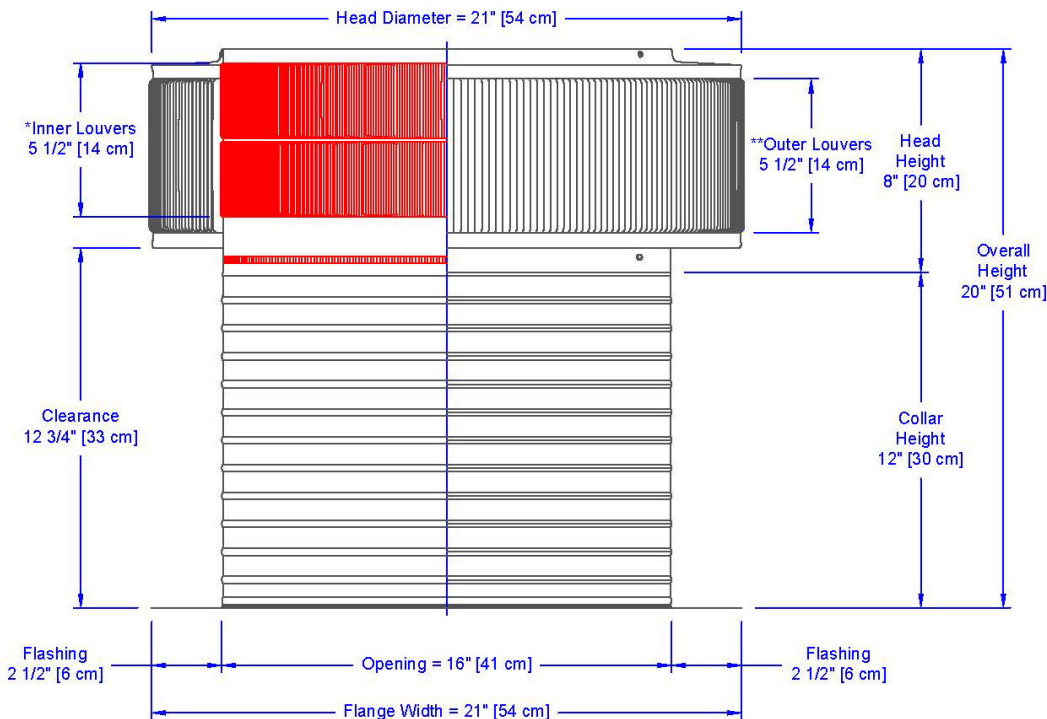

## Aura Attic Fan

Model Number: AF-16-C12 | 16" Diameter 12" Tall Collar

Powder coating available

- Attic Fan exhausts air out at 1,800 CFM
- Attic Fan is available with optional Shut-Off Switch, Thermostat and Humidistat (THSOS)
- Designed to prevent rain, snow, insects and animals from entering
- Constructed of durable rust-free aluminum
- 1 year warranty

### Dimensions & Specifications

<b>Fan CFM : 1,800</b>	
<b>Motor Type:</b>	
PSC - Totally Enclosed	
<b>Horsepower:</b>	<b>1/4</b>
<b>Maximum Amps:</b>	<b>5.5A</b>
<b>RPM:</b>	<b>1,500</b>
<b>Net Free Vent Area</b>	
(sq. inches)	(sq. feet)
<b>200</b>	<b>1.39</b>
<b>Application per Sq. Foot</b>	
(1/150)	(1/300)
<b>416</b>	<b>833</b>