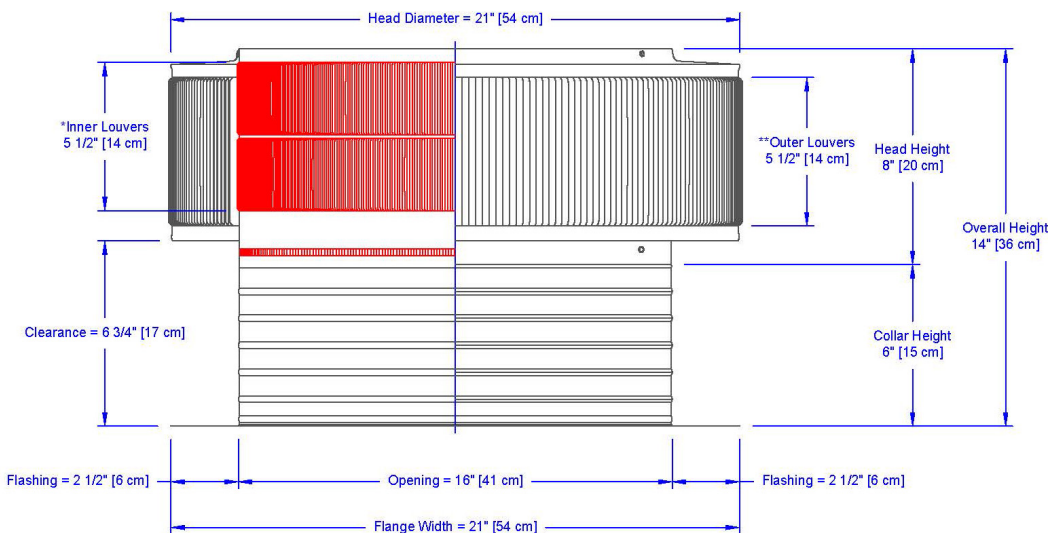

## Aura Attic Fan

Model Number: AF-16-C6 | 16" Diameter 6" Tall Collar

*Powder coating available*

- Attic Fan exhausts air out at 1,800 CFM
- Attic Fan is available with optional Shut-Off Switch, Thermostat and Humidistat (THSOS)
- Designed to prevent rain, snow, insects and animals from entering
- Constructed of durable rust-free aluminum
- 1 year warranty

### Dimensions & Specifications

<b>Fan CFM : 1,800</b>	
<b>Motor Type:</b>	
PSC - Totally Enclosed	
<b>Horsepower:</b>	<b>1/4</b>
<b>Maximum Amps:</b>	<b>5.5A</b>
<b>RPM:</b>	<b>1,500</b>
<b>Net Free Vent Area</b>	
(sq. inches)	(sq. feet)
<b>200</b>	<b>1.39</b>
<b>Application per Sq. Foot</b>	
(1/150)	(1/300)
<b>416</b>	<b>833</b>