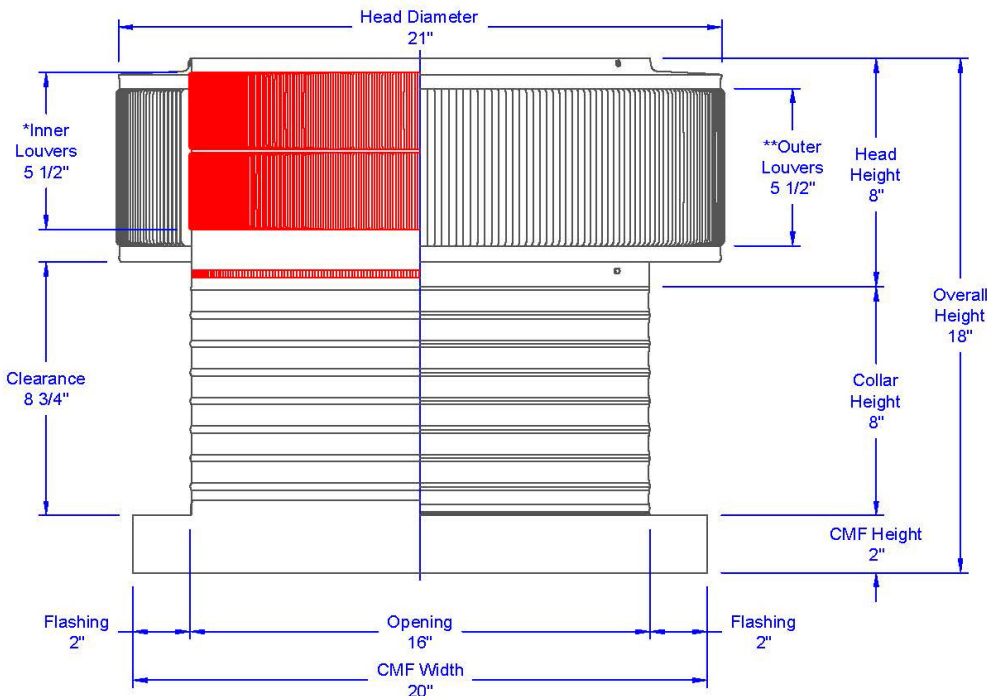

## Aura Attic Fan with Curb Mount Flange

Model Number: AF-16-C8-CMF | 16" Diameter 8" Tall Collar

Powder coating available

- Attic Fan exhausts air out at 1,800 CFM
- Attic Fan is available with optional Shut-Off Switch, Thermostat and Humidistat (THSOS)
- Designed to prevent rain, snow, insects and animals from entering
- The curb mount flange is to be installed on a roof curb
- Constructed of durable rust-free aluminum
- 1 year warranty

### Dimensions & Specifications

<b>Fan CFM : 1,800</b>	
<b>Motor Type:</b>	
PSC - Totally Enclosed	
<b>Horsepower:</b>	1/4
<b>Maximum Amps:</b>	5.5A
<b>RPM:</b>	1,500
<b>Net Free Vent Area</b>	
(sq. inches)	(sq. feet)
<b>200</b>	<b>1.39</b>
<b>Application per Sq. Foot</b>	
(1/150)	(1/300)
<b>416</b>	<b>833</b>