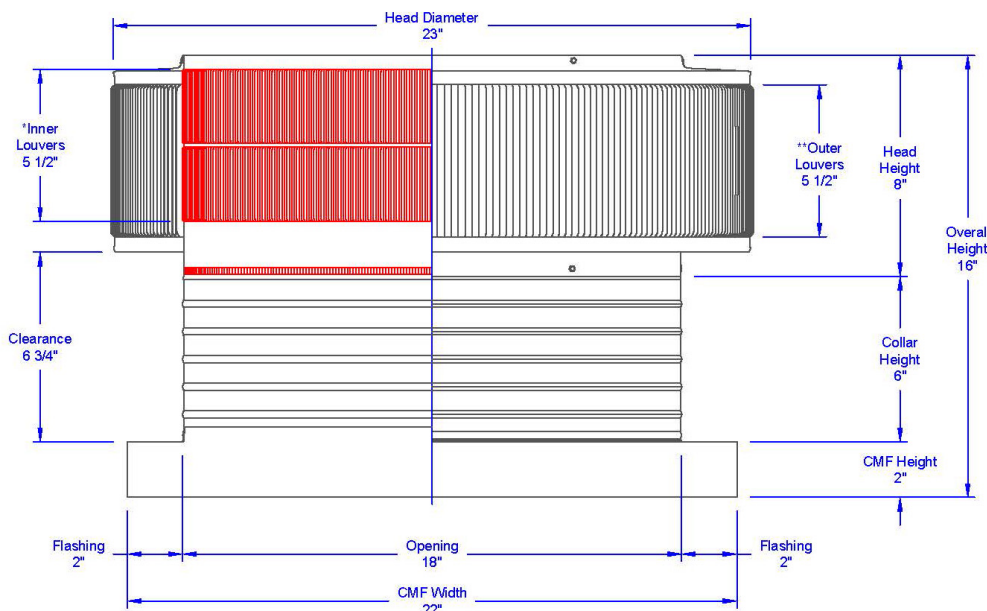

Aura Attic Fan with Curb Mount Flange

Model Number: AF-18-C6-CMF | 18" Diameter 6" Tall Collar

Powder coating available

- Attic Fan exhausts air out at 2,000 CFM
- Attic Fan is available with optional Shut-Off Switch, Thermostat and Humidistat (THSOS)
- Designed to prevent rain, snow, insects and animals from entering
- The curb mount flange is to be installed on a roof curb
- Constructed of durable rust-free aluminum
- 1 year warranty

Dimensions & Specifications

Fan CFM : 2,200	
Motor Type:	
PSC - Totally Enclosed	
Horsepower:	1/2
Maximum Amps:	5.5A
RPM:	1,500
Net Free Vent Area	
(sq. inches)	(sq. feet)
254	1.76
Application per Sq. Foot	
(1/150)	(1/300)
529	1,058