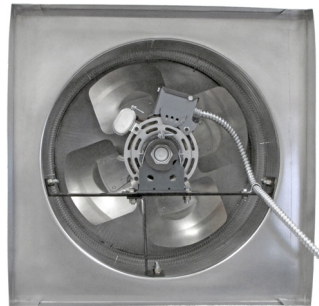

Aura Attic Fan with Curb Mount Flange

Model Number: AF-18-C6-CMF | 18" Diameter 6" Tall Collar

Powder coating available

- Attic Fan exhausts air out at 2,000 CFM
- Attic Fan is available with optional Shut-Off Switch, Thermostat and Humidistat (THSOS)
- Designed to prevent rain, snow, insects and animals from entering
- The curb mount flange is to be installed on a roof curb
- Constructed of durable rust-free aluminum
- 1 year warranty

Dimensions & Specifications

Fan CFM : 2,200	
Motor Type:	
PSC - Totally Enclosed	
Horsepower:	1/2
Maximum Amps:	5.5A
RPM:	1,500
Net Free Vent Area	
(sq. inches)	(sq. feet)
254	1.76
Application per Sq. Foot	
(1/150)	(1/300)
529	1,058