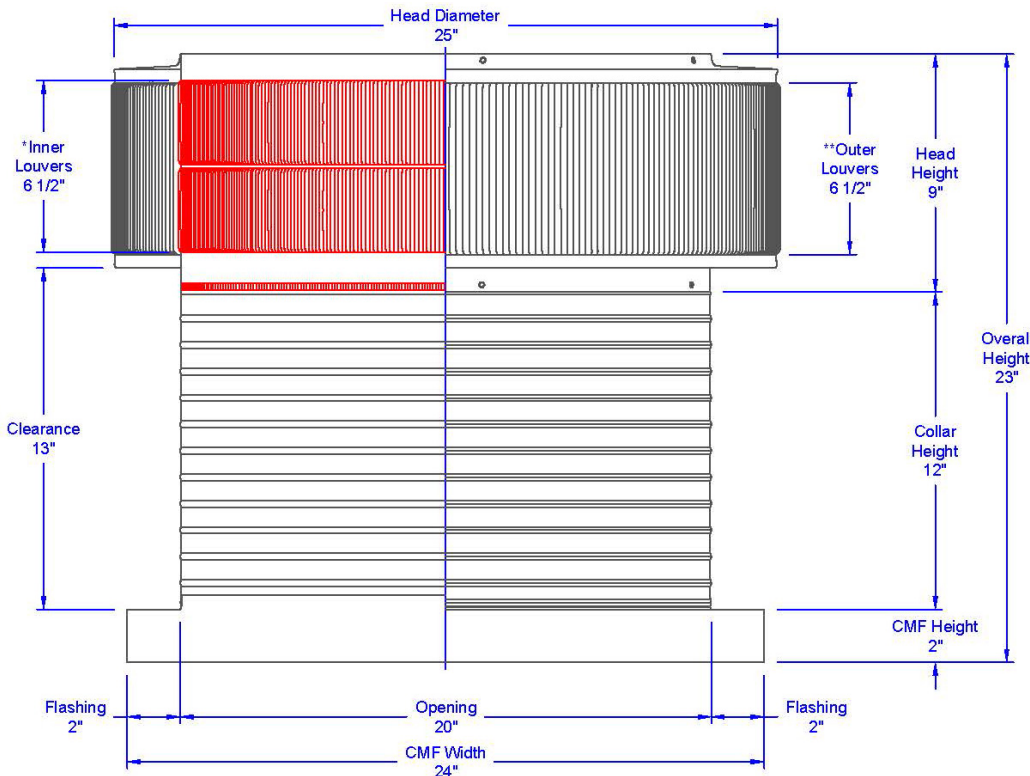

Aura Attic Fan with Curb Mount Flange

Model Number: AF-20-C12-CMF | 20" Diameter 12" Tall Collar

Powder coating available

- Attic Fan exhausts air out at 3,300 CFM
- Attic Fan is available with optional Shut-Off Switch, Thermostat and Humidistat (THSOS)
- Designed to prevent rain, snow, insects and animals from entering
- The curb mount flange is to be installed on a roof curb
- Constructed of durable rust-free aluminum
- 1 year warranty

Dimensions & Specifications

Fan CFM : 3,300	
Motor Type:	
PSC - Open Ventilation	
Horsepower:	3/4
Maximum Amps:	10.5A
RPM:	1,500
Net Free Vent Area	
(sq. inches)	(sq. feet)
314	2.18
Application per Sq. Foot	
(1/150)	(1/300)
654	1308