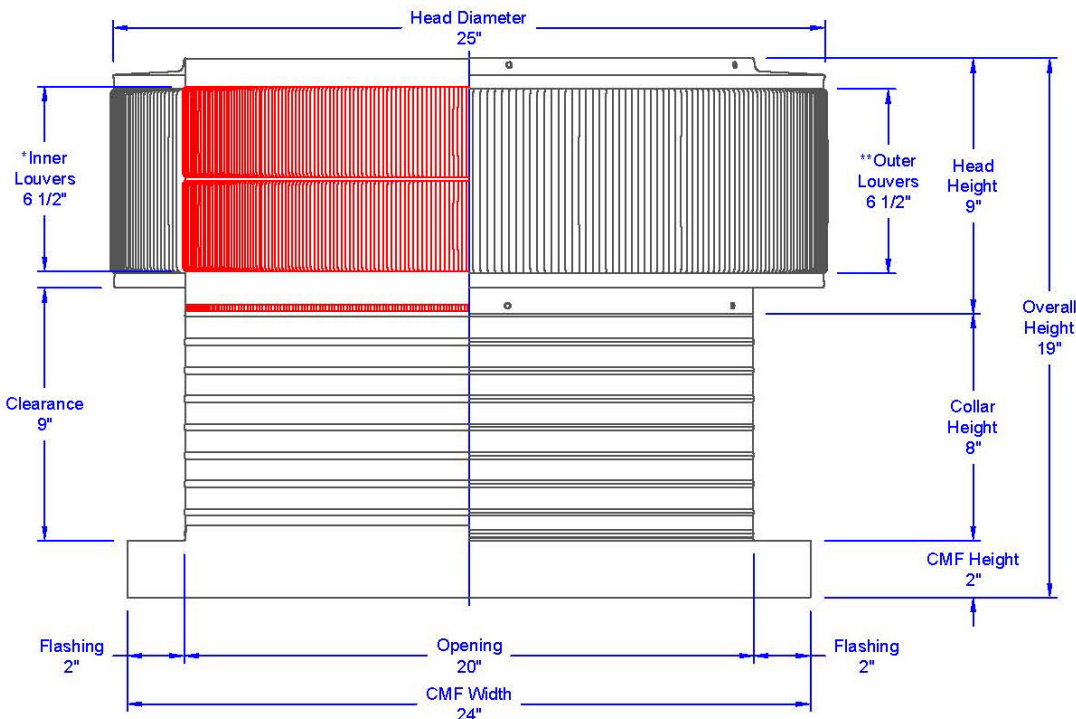

Aura Attic Fan with Curb Mount Flange

Model Number: AF-20-C8-CMF | 20" Diameter 8" Tall Collar

Powder coating available

- Attic Fan exhausts air out at 3,300 CFM
- Attic Fan is available with optional Shut-Off Switch, Thermostat and Humidistat (THSOS)
- Designed to prevent rain, snow, insects and animals from entering
- The curb mount flange is to be installed on a roof curb
- Constructed of durable rust-free aluminum
- 1 year warranty

Dimensions & Specifications

Fan CFM : 3,300	
Motor Type:	
PSC - Open Ventilation	
Horsepower:	3/4
Maximum Amps:	10.5A
RPM:	1,500
Net Free Vent Area	
(sq. inches)	(sq. feet)
314	2.18
Application per Sq. Foot	
(1/150)	(1/300)
654	1308