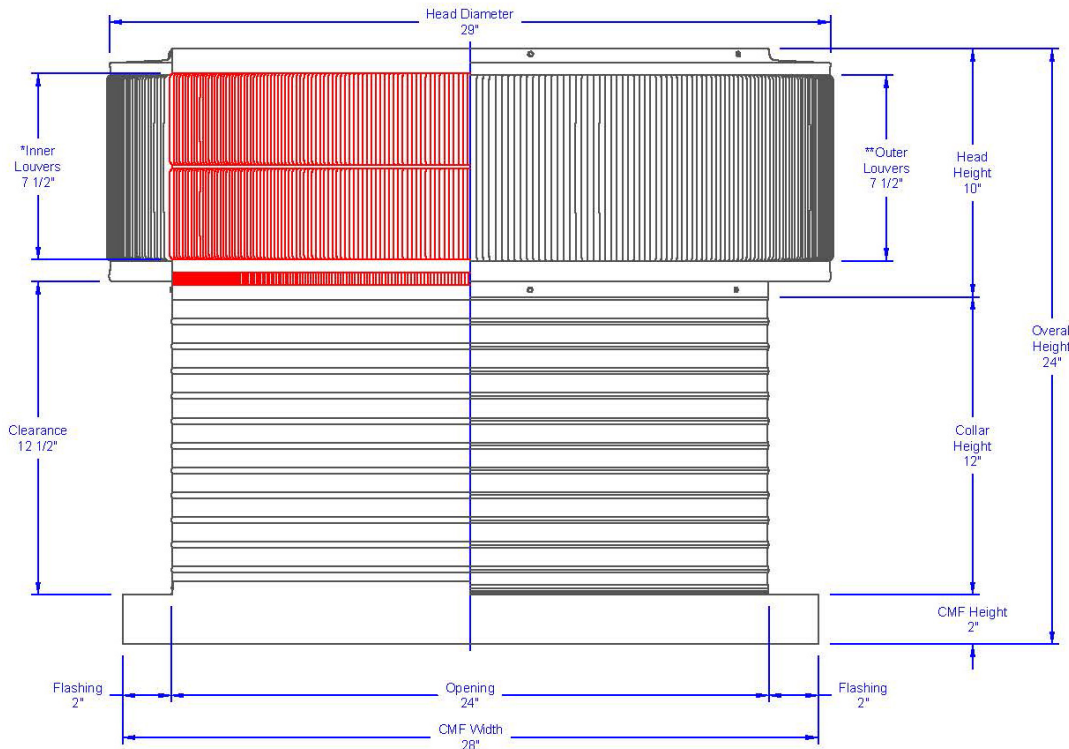

Aura Attic Fan with Curb Mount Flange

Model Number: AF-24-C12-CMF | 24" Diameter 12" Tall Collar

Powder coating available

- Attic Fan exhausts air out at 4,800 CFM
- Attic Fan is available with optional Shut-Off Switch, Thermostat and Humidistat (THSOS)
- Designed to prevent rain, snow, insects and animals from entering
- The curb mount flange is to be installed on a roof curb
- Constructed of durable rust-free aluminum
- 1 year warranty

Dimensions & Specifications

Fan CFM : 4,800	
Motor Type:	
PSC - Open Ventilation	
Horsepower:	3/4
Maximum Amps:	10.5A
RPM:	1,500
Net Free Vent Area	
(sq. inches)	(sq. feet)
452	3.14
Application per Sq. Foot	
(1/150)	(1/300)
941	1,883